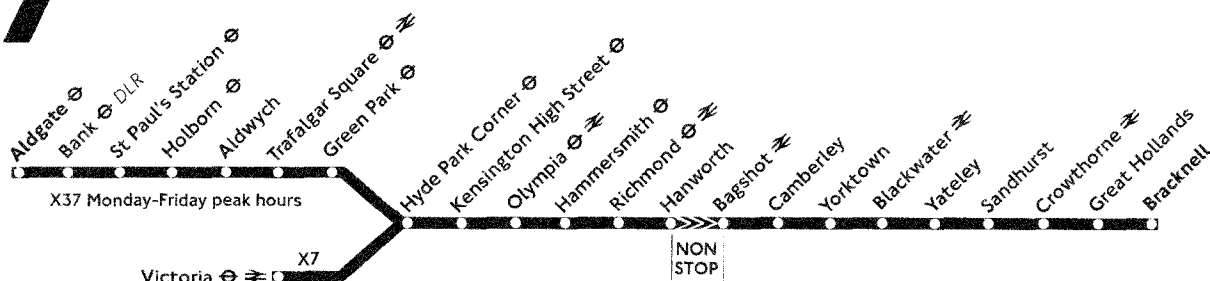

X7

Victoria/Aldgate - Camberley - Bracknell

Daily

X37

Monday to Friday
peak hours

**Green Line
Londonlink
Limited stop
services**

Please note that LT Cards, Bus Passes, Travelcards, Freedom Passes and Bus Saver tickets are NOT accepted on this service.
Cash fares may differ from those charged on other local bus services.

Mondays to Fridays

	X7	X7	X7	X37	X7	X7	X7	Saturdays						
	X7	X7	X7	X37	X7	X7	X7	X7	X7	X7	X7	X7	X7	X7
Aldgate Bus Station	---	---	---	1700	---	---	---	---	---	---	---	---	---	---
St Paul's Station	---	---	---	1709	---	---	---	---	---	---	---	---	---	---
Holborn Station High Holborn	---	---	---	1716	---	---	---	---	---	---	---	---	---	---
Trafalgar Sq Cockspur St	---	---	---	1726	---	---	---	---	---	---	---	---	---	---
Victoria Bulleid Way (Colonnades)	1540	1635	1700	↓	1815	1955	2055	1515	1615	1715	1815	1955	2055	
Hyde Park Corner	1545	1640	1705	1736	1820	2000	2100	1520	1620	1720	1820	2000	2100	
Kensington High St Wrights Lane	1555	1650	1715	1746	1830	2008	2108	1530	1630	1730	1830	2008	2108	
H'smith Broadway H'smith Bdge Rd	1606	1701	1726	1757	1841	2017	2117	1541	1641	1741	1841	2017	2117	
Richmond Lower Mortlake Rd	1613	1708	1733	1804	1848	2024	2124	1548	1648	1748	1848	2024	2124	
Bagshot Square	1659	1750	1819	1850	1924	2053	2153	1620	1720	1820	1920	2053	2153	
Camberley Cambridge Hotel	1705	1756	1825	1856	1931	2059	2159	1626	1726	1826	1926	2059	2159	
Yorktown London Road/Frimley Road	1708	1759	1828	1859	1934	2102	2202	1629	1729	1829	1929	2102	2202	
Blackwater Rosemary Lane	1711	1802	1831	1902	1937	2105	2205	1632	1732	1832	1932	2105	2205	
Yateley Dog and Partridge	1719	1810	1839	1910	1945	2113	2213	1640	1740	1840	1940	2113	2213	
Crowthorne Ye Olde Prince	1732	1823	1852	1923	1958	2123	2223	1653	1753	1853	1953	2123	2223	
Great Hollands Square	1737	1828	1857	1928	2003	2127	2227	1658	1758	1858	1958	2127	2227	
Bracknell Bus Station	1745	1836	1905	1936	2011	2133	2233	1706	1806	1906	2006	2133	2233	