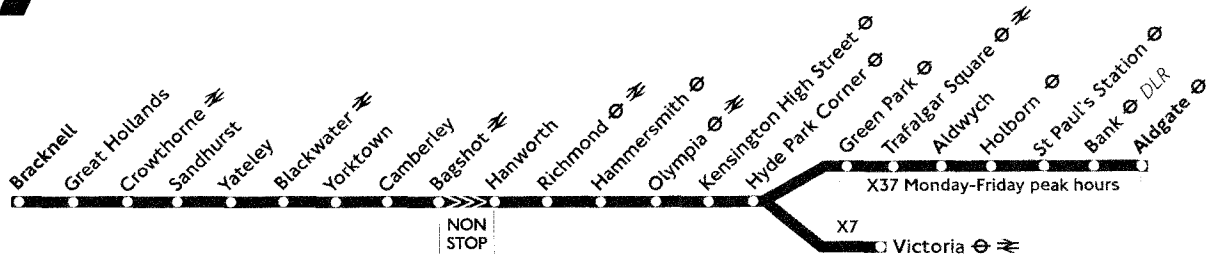

Operated by **First (01344 868688)**

X7

Bracknell - Camberley - Victoria/Aldgate

Daily

X37

Monday to Friday
peak hours

**Green Line
Londonlink
Limited stop
services**

Please note that LT Cards, Bus Passes, Travelcards, Freedom Passes and Bus Saver tickets are NOT accepted on this service.
Cash fares may differ from those charged on other local bus services.