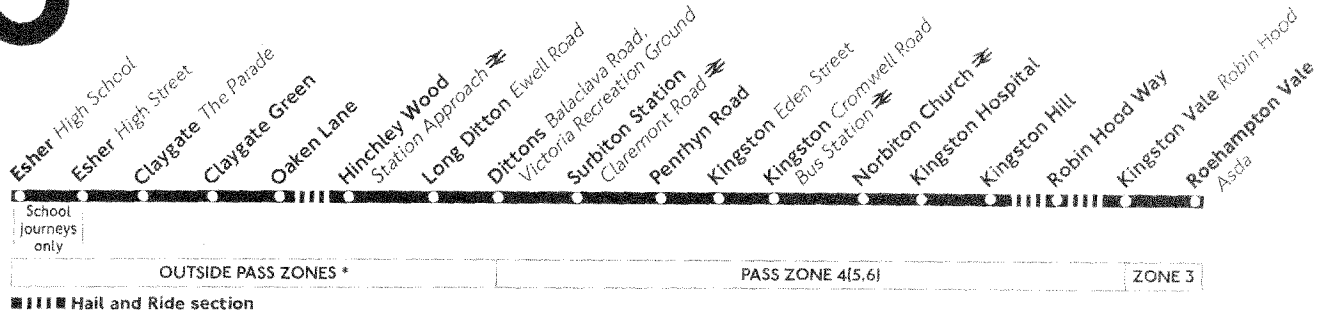

K3

Esher - Kingston - Roehampton Vale

Daily

* LT Cards and Travelcards covering a minimum of two zones including zones 4 or 5, and Bus Passes covering a minimum of three zones may be used throughout this route.

Esher High Street, The Bear	2005	2035	2105	2135	2205	2235	2305	2335									
Claygate The Parade	2010	2040	2110	2140	2210	2240	2310	2340									
Hinchley Wood Station Approach ⇄	2017	2047	2117	2147	2217	2247	2317	2347									
Long Ditton Sugden Road, Ewell Road	2020	2050	2120	2150	2220	2250	2320	2350									
Surbiton Station ⇄	2023	2053	2123	2153	2223	2253	2323	2353									
Kingston Eden Street	2028	2058	2128	2158	2228	2258	2328	2358									
Kingston Cromwell Road Bus Station ⇄	2030	2100	2130	2200	2230	2300	2330	2400									
Kingston Hospital Galsworthy Road	2035	2105	2135	2205	2235	2305	2335	0005									
Kingston Vale Robin Hood Way Shops	2042	2112	2142	2212	2242	2312	2342	0012									
Roehampton Vale Asda	2045	2115	2145	2215	2245	2315	2345	0015									

Esher High Street, The Bear	1835		05	35			2305	2335								
Claygate The Parade	1840		10	40			2310	2340								
Hinchley Wood Station Approach ⇄	1847	Then every	17	47			2317	2347								
Long Ditton Sugden Road, Ewell Road	1850	30 minutes,	20	50			2320	2350								
Surbiton Station ⇄	1853	at these	23	53	until		2323	2353								
Kingston Eden Street	1858	minutes	28	58			2328	2358								
Kingston Cromwell Road Bus Station ⇄	1900	past the	30	00			2330	2400								
Kingston Hospital Galsworthy Road	1905	hour	35	05			2335	0005								
Kingston Vale Robin Hood Way Shops	1912		42	12			2342	0012								
Roehampton Vale Asda	1915		45	15			2345	0015								