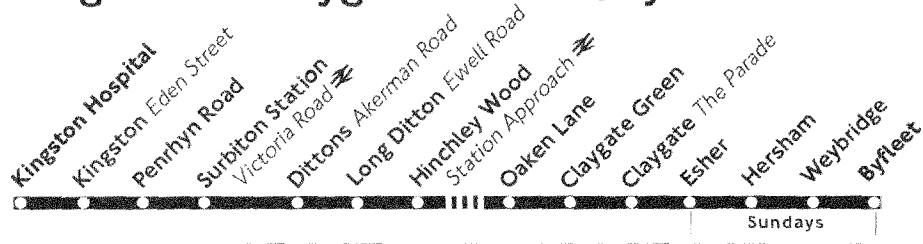

K3

Daily

Kingston - Claygate - Esher/Byfleet

PASS ZONE 4(5,6)	OUTSIDE PASS ZONES
------------------	--------------------

Certain Monday to Friday daytime journeys operate via Claygate, Holroyd Road

■ ■ ■ ■ Hail and Ride section