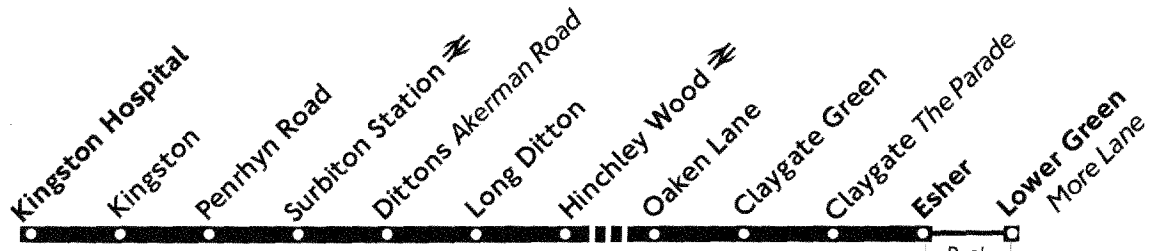

## Kingston - Claygate - Esher

Mondays to Saturdays

FARE ZONE 4(5,6)	OUTSIDE FARE ZONES
------------------	--------------------

Certain daytime journeys operate via Claygate, Holroyd Road

■■■■ Hail and Ride section