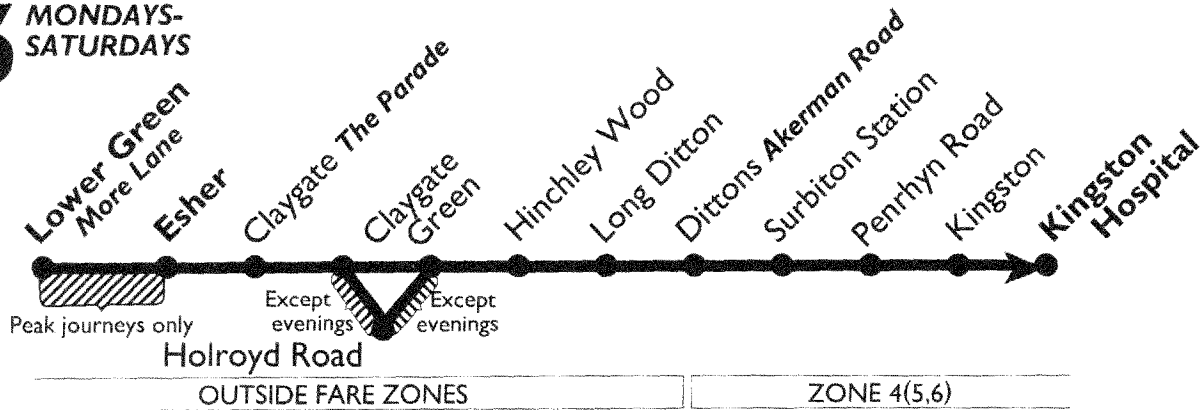

K3 MONDAYS-SATURDAYS

Buses call on request at the Royal Eye Unit (Victoria Hospital) in Coombe Road

Monday to Fridays

	SCC SD										SCC 513 MTS									
Lower Green More Lane	...	...	...	...	...	...	...	...	...	...	...	...	...	...	...	...	...	...	...	...
Esher High Street	0650	0711	0730	0750	0802	0806	0830	0850	0906	0930	0950	1006	1030	1050	1106	1130	1150	1206	...	...
Claygate The Parade	0655	0716	0736	0756	0808	0812	0836	0856	0912	0936	0956	1012	1036	1056	1112	1136	1156	1212	...	...
Claygate Holroyd Road	...	0720	...	...	0813	0817	...	...	0917	...	...	1017	...	...	1117	...	...	1217	...	...
Hinchley Wood Station Approach	0702	0726	0747	0807	0823	0827	0847	0907	0927	0944	1004	1024	1044	1104	1124	1144	1204	1224	...	...
Long Ditton Ewell Road	0707	0731	0753	0813	C	0833	0853	0913	0933	0949	1009	1029	1049	1109	1129	1149	1209	1229	...	...
Surbiton Station Claremont Road	0710	0734	0759	0819	...	0839	0859	0919	0938	0954	1014	1034	1054	1114	1134	1154	1214	1234	...	...
Kingston Eden Street	0715	0742	0807	0827	...	0847	0907	0927	0945	1001	1021	1041	1101	1121	1141	1201	1221	1241	...	...
Kingston Cromwell Road	0717	0744	0809	0829	...	0849	0909	0929	0947	1003	1023	1043	1103	1123	1143	1203	1223	1243	...	...
Kingston Hospital	0722	0751	0816	0836	...	0856	0916	0936	0953	1009	1029	1049	1109	1129	1149	1209	1229	1249	...	...

	SCC 513 MTS																			
Lower Green More Lane	...	...	...	...	...	...	...	...	...	...	...	...	...	...	...	...	...	...	...	...
Esher High Street	1230	1250	1306	1330	1350	1411	1435	1458	1520	1530	1533	1550	1606	1630	1652	1708	1732	1752	...	...
Claygate The Parade	1236	1256	1312	1336	1356	1417	1441	1504	1529	1539	1542	1556	1612	1636	1658	1714	1738	1758	...	...
Claygate Holroyd Road	...	...	1317	...	...	1422	...	...	...	1544	1547	...	1617	...	...	1719	...	...	...	...
Hinchley Wood Station Approach	1244	1304	1324	1344	1404	1429	1449	1512	1537	1551	...	1604	1624	1644	1706	1726	1746	1806	...	...
Long Ditton Ewell Road	1249	1309	1329	1349	1409	1434	1454	1517	1542	1556	...	1609	1629	1649	1711	1731	1751	1811	...	...
Surbiton Station Claremont Road	1254	1314	1334	1354	1414	1439	1459	1522	1547	1601	...	1614	1634	1654	1716	1736	1756	1816	...	...
Kingston Eden Street	1301	1321	1341	1401	1421	1446	1506	1529	1554	1608	...	1621	1641	1701	1723	1743	1803	1823	...	...
Kingston Cromwell Road	1303	1323	1343	1403	1423	1448	1508	1531	1557	1611	...	1624	1644	1704	1726	1746	1806	1826	...	...
Kingston Hospital	1309	1329	1349	1409	1429	1454	1514	1538	1604	1618	...	1631	1651	1711	1733	1753	1813	1833	...	...