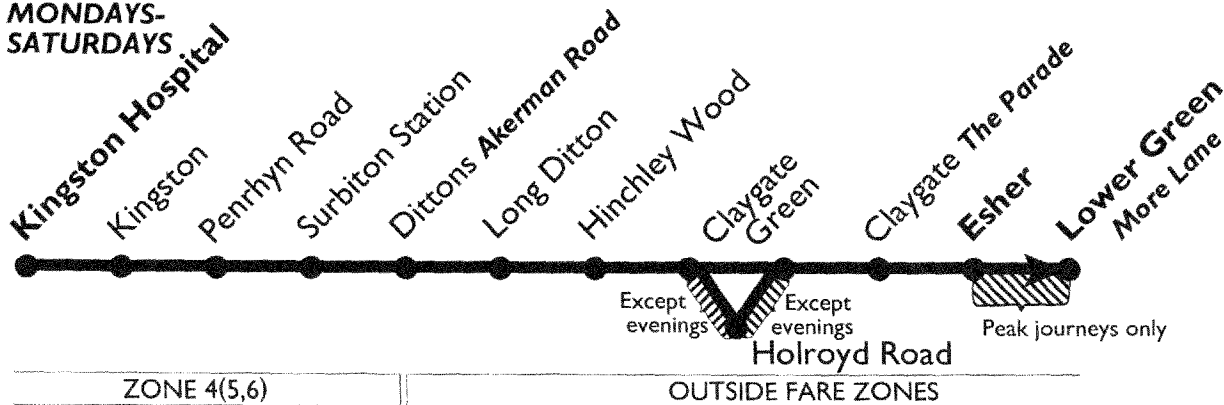

Mondays to Fridays

	SCC 513																	
	SD	0755	0820	0840	0900	0920	0940	1000	1020	1040	1100	1120	1140	1200				
Kingston Hospital	0645	0703	0720	0740	0755	0820	0840	0900	0920	0940	1000	1020	1040	1100	1120	1140	1200	
Kingston Eden Street	0650	0708	0725	0747	0802	0827	0847	0907	0927	0946	1006	1026	1046	1106	1126	1146	1206	
Surbiton Station Victoria Road	0655	0713	0730	0753	0808	0833	0853	0913	0933	0953	1013	1033	1053	1113	1133	1153	1213	
Long Ditton Ewell Road	0658	0716	0736	0759	0814	0839	0859	0919	0938	0958	1018	1038	1058	1118	1138	1158	1218	
Hinchley Wood Station Approach	0703	0721	0741	0804	0819	0844	0904	0924	0943	1003	1023	1043	1103	1123	1143	1203	1223	
Claygate Holroyd Road	0703	0721	0741	0804	0817	0827	0912	0912	0912	1011	1011	1011	1111	1111	1211	1211	1231	
Claygate The Parade	0710	0728	0749	0816	0821	0831	0852	0916	0932	0951	1015	1031	1051	1115	1131	1151	1231	
Esher Church Street	0715	0735	0756	0823	0831	0838	0859	0923	0939	0958	1022	1038	1058	1122	1138	1158	1222	1238
Esher High Street	0716	0736	0757	0825	0834	0840	0900	0924	0940	0959	1023	1039	1059	1123	1139	1159	1223	1239
Lower Green More Lane	...	...	...	0825	0834	0840	...	...	...	...	...	...	...	...	...	...	...	...
Thames Ditton Station	...	...	...	...	0842	...	...	...	...	...	...	...	...	...	...	...	...	...

	SCC 513																	
	SD	1520	1543	1606	1623	1640	1700	1720	1740	1740	1747	1754	1759	1805	1813	1813	1824	1825
Kingston Hospital	1220	1240	1300	1320	1340	1400	1420	1440	1500	SD	1520	1543	1606	1623	1640	1700	1720	1740
Kingston Eden Street	1226	1246	1306	1326	1346	1406	1426	1446	1506	...	1526	1550	1613	1630	1647	1707	1727	1747
Surbiton Station Victoria Road	1233	1253	1313	1333	1353	1413	1433	1453	1513	...	1533	1557	1620	1637	1654	1714	1734	1754
Long Ditton Ewell Road	1238	1258	1318	1338	1358	1418	1438	1458	1518	...	1538	1602	1625	1642	1659	1719	1739	1759
Hinchley Wood Station Approach	1243	1303	1323	1343	1403	1423	1443	1503	1523	A	1544	1608	1631	1648	1705	1725	1745	1805
Claygate Holroyd Road	1243	1303	1323	1343	1403	1423	1443	1503	1523	...	1544	1608	1631	1648	1705	1725	1745	1805
Claygate The Parade	1251	1315	1331	1351	1415	1431	1451	1515	1531	1539	1553	1620	1640	1657	1717	1734	1754	1817
Esher Church Street	1258	1322	1338	1358	1422	1438	1458	1522	1538	1546	1600	1627	1647	1704	1724	1741	1801	1824
Esher High Street	1259	1323	1339	1359	1423	1439	1459	1522	1539	...	1601	1628	1648	1705	1725	1742	1802	1825
Lower Green More Lane	...	...	...	...	...	...	1500	1524	...	...	...	...	...	...	...	...	...	...