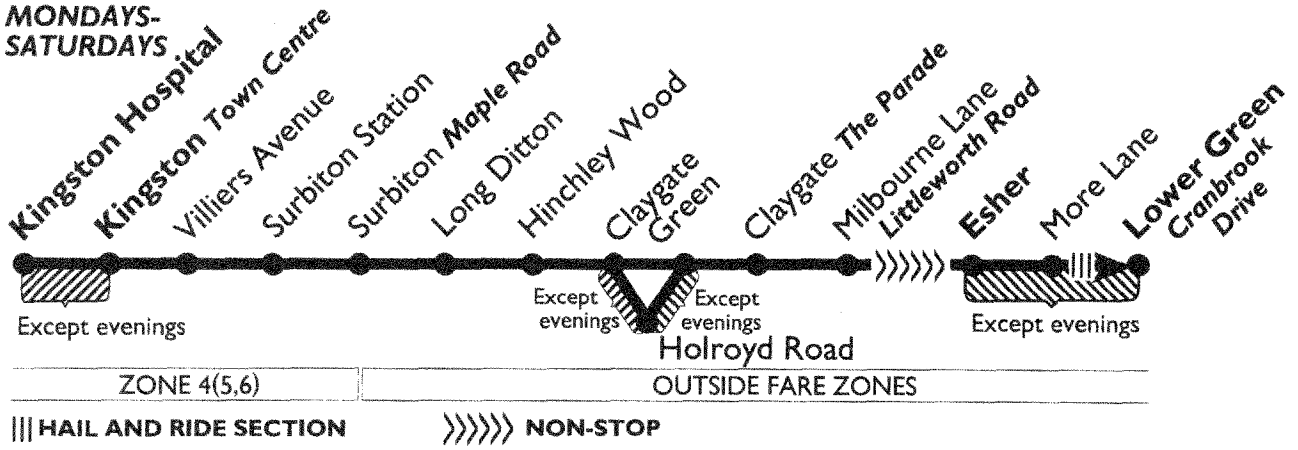

Due to roadworks along Claremont Lane, buses toward Esher are diverted via Littleworth Road and Portsmouth Road.

K3

MONDAYS-SATURDAYS

Mondays to Fridays

	SCC 513																			
Kingston Hospital	0913	0933	0953	1013				33	53	13	1333
Kingston Clarence St. Bus Station	0700	0715	0730	...	0745	0810	0830	0900	0920	0940	1000	1020				40	00	20	1340	
Surbiton Station	0711	0726	0743	...	0758	0824	0844	0914	0934	0954	1014	1034				54	14	34	1354	
Hinchley Wood Station Approach	0721	0736	0754	SD	0809	0835	0855	0925	0944	1004	1024	1044				04	24	44	1404	
Claygate Holroyd Road	0802	0811	0817	...	0903	1012				12	1412	
Claygate The Parade	0729	0744	0806	0815	0821	0843	0907	0933	0952	1016	1032	1052				16	32	52	1416	
Esher Church Street	0741	0801	0823	0832	0838	0900	0924	0942	1001	1025	1041	1101				25	41	01	1425	
Esher High Street	...	0802	0901	0925	...	1002	1026	...	1102				26	...	02	1426	
Lower Green More Lane	0743	...	0825	0836	0840	0944	1043	43	
Lower Green Cranbrook Drive	0746	A	0843	0947	1046	46	

A-- Continues to Thames Ditton Station arriving at 0844.
 SCC-- Operated on behalf of Surrey County Council.
 SD-- Schooldays only (Route 513). Operated by London & Country under contract to Surrey County Council.