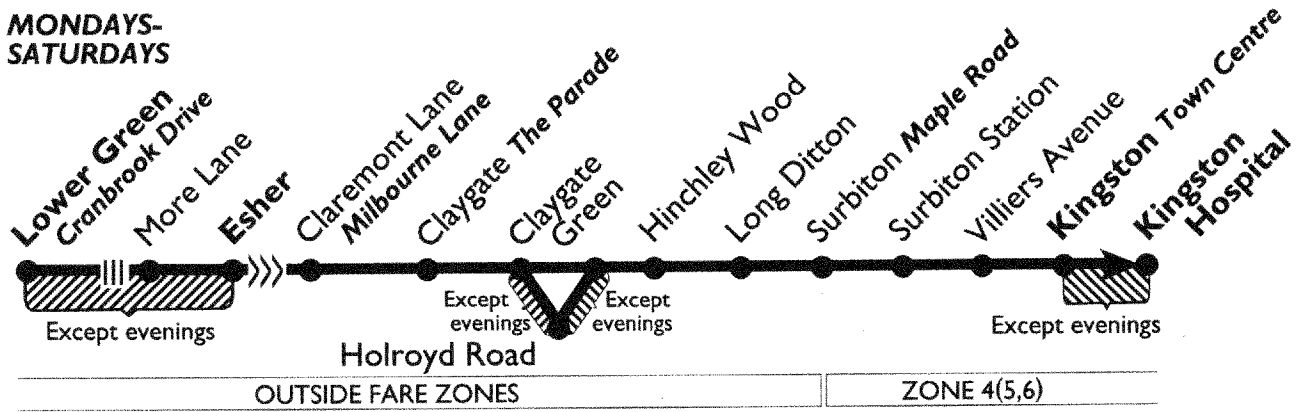

Due to roadworks, buses are operating non-stop along Claremont Lane.

K3 MONDAYS-SATURDAYS

||| HAIL AND RIDE SECTION

»»»»» NON-STOP

Buses to Kingston Hospital call on request at Royal Eye Unit (Victoria Hospital)

Mondays to Fridays

Lower Green Cranbrook Road	...	...	...	0749	...	...	...	0901	...	...	1001	...	...	01	...	...	
Lower Green More Lane	...	...	...	0751	...	...	0844	0903	...	...	1003	...	...	03	...	...	
Esher High Street	...	0653	0710	0730	0754	0812	0827	0847	0906	0930	0950	1006	...	30	50	06	
Claygate The Parade	...	0658	0718	0739	0803	0821	0837	0857	0916	0939	0959	1015	...	39	59	15	
Claygate Holroyd Road	...	...	...	0723	...	...	0826	...	0921	...	...	1020	...	20	...	UNTIL	
Hinchley Wood Station Approach	...	0706	0730	0750	0814	0834	0849	0909	0929	0947	1007	1027	...	47	07	27	
Surbiton Station	...	0715	0742	0802	0826	0846	0901	0921	0940	0957	1017	1037	...	57	17	37	
Kingston Clarence St. Bus Station	...	0726	0755	0816	0840	...	...	...	...	...	...	...	...	09	29	49	
Kingston Cromwell Road	...	...	...	...	...	0900	0915	0935	0952	1009	1029	1049	...	16	36	56	
Kingston Hospital	...	...	...	...	...	0907	0922	0942	0959	1016	1036	1056	...	...	...	1416	1436

Lower Green Cranbrook Road	...	...	...	...	1518	MTS	...	1550	...	...	...	1710	...	...	1810	...	...
Lower Green More Lane	...	...	...	...	1520	1528	1530	1552	...	...	...	1712	...	...	1812	...	...
Esher High Street	...	1406	1430	1450	1506	1523	1531	1533	1555	1615	1638	1658	1715	1738	1758	1815	1838
Claygate The Parade	...	1415	1439	1459	1515	1532	1537	1543	1605	1625	1648	1708	1725	1748	1808	1825	1848
Claygate Holroyd Road	...	1420	...	...	1520	...	1542	1548	...	1630	...	1730	...	...	1830	...	...
Hinchley Wood Station Approach	...	1427	1447	1507	1527	1541	...	1555	1614	1637	1657	1717	1737	1757	1817	1837	1857
Surbiton Station	...	1437	1457	1517	1537	1551	...	1605	1624	1647	1707	1727	1747	1807	1827	1846	1907
Kingston Clarence St. Bus Station	...	...	...	...	...	1603	...	1617	1636	1659	1719	1739	1759	1819	1839	1858	1919
Kingston Cromwell Road	...	1449	1509	1529	1549	...	...	...	...	...	...	...	...	...	...	...	...
Kingston Hospital	...	1456	1516	1536	1556	...	...	...	...	...	...	...	...	...	...	...	...

Esher High Street	...	2130	2230
Claygate The Parade	...	2135	2235
Claygate Holroyd Road	...	...	...
Hinchley Wood Station Approach	...	2142	2242
Surbiton Station	...	2150	2250
Kingston Clarence St. Bus Station	...	2157	2257

Saturdays