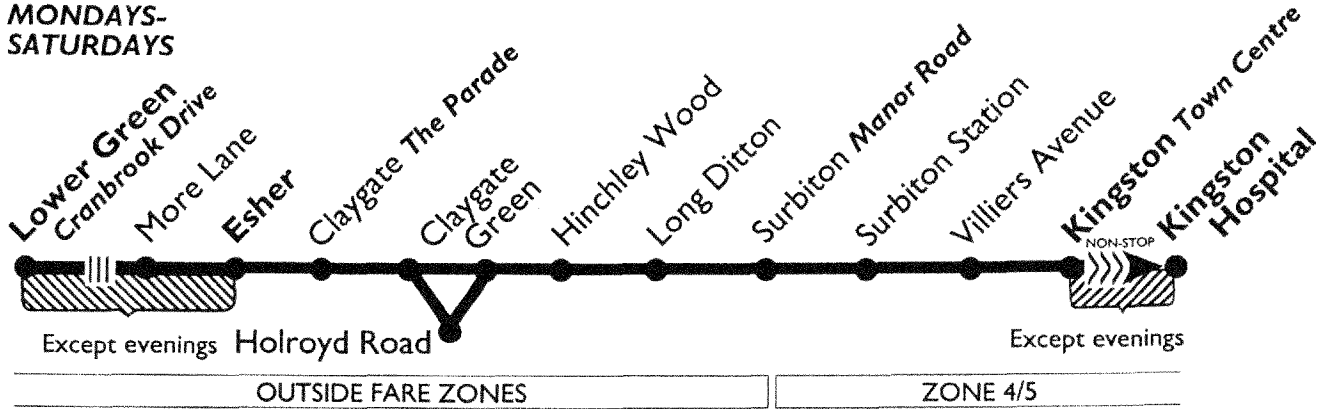

K3 MONDAYS-SATURDAYS

||| HAIL AND RIDE SECTION   >>> NON STOP SECTION

Buses to Kingston Hospital call on request at Royal Eye Unit (Victoria Hospital)

Mondays to Fridays

Lower Green Cranbrook Drive	...	...	...	0744	...	...	0848	...	...	0948	...	...	48	...	...	...		
Lower Green More Lane	...	...	...	0746	...	0830	0850	...	...	0950	...	...	50	...	...	...		
Esher High Street	...	0653	0710	0730	0749	0809	0833	0853	0909	0933	0953	1009	Then at these minutes	33	53	09	1433	1453
Claygate The Parade	...	0658	0715	0736	0755	0815	0839	0859	0915	0939	0959	1015	39	59	15	UNTIL	1439	1459
Claygate Holroyd Road	...	0706	0727	0747	0807	0828	0850	0910	0928	0947	1007	1027	past each hour	47	07	27	1447	1507
Hinchley Wood Station Approach	...	0715	0738	0759	0819	0840	0902	0922	0938	0957	1017	1037	57	17	37	UNTIL	1457	1517
Surbiton Station	...	0726	0751	0813	0833	0854	0915	0935	0950	1009	1029	1049	09	29	49	UNTIL	1509	1529
Kingston Cromwell Road (X)	...	0726	0751	0813	0833	0854	0915	0935	0950	1009	1029	1049	16	36	56	UNTIL	1516	1536
Kingston Hospital	...	...	...	...	0901	0922	0942	0957	1016	1036	1056	...	...	...	...	...	...	...

Saturdays

Lower Green Cranbrook Drive	...	...	...	0748	...	...	0848	...	...	0948	...	...	48	...	...	...	1548	...
Lower Green More Lane	...	...	...	0750	...	...	0850	...	...	0950	...	...	50	...	...	...	1550	...
Esher High Street	...	0653	0713	0733	0753	0813	0833	0853	0909	0933	0952	1009	Then at these minutes	33	52	09	1552	1609
Claygate The Parade	...	0658	0718	0738	0758	0818	0838	0858	0914	0938	0958	1014	38	58	14	UNTIL	1558	1614
Claygate Holroyd Road	...	0705	0729	0745	0805	0829	0846	0906	0926	0946	1006	1026	past each hour	46	06	26	1606	1626
Hinchley Wood Station Approach	...	0713	0737	0753	0815	0839	0856	0917	0937	0957	1017	1037	57	17	37	UNTIL	1617	1637
Surbiton Station	...	0723	0746	0802	0824	0848	0905	0929	0951	1011	1031	1051	11	31	51	UNTIL	1631	1651
Kingston Cromwell Road (X)	...	0723	0746	0802	0824	0848	0905	0929	0951	1011	1031	1051	18	38	58	UNTIL	1638	1658
Kingston Hospital	...	...	...	...	...	...	...	...	1018	1038	1058	...	...	...	...	...	...	...

X - Buses terminating at Kingston finish at Clarence Street Bus Station and do NOT call at Cromwell Road.

No service on Sundays or Public Holidays

**LONDON
TRANSPORT
SERVICE**

Operated by Westlink

If you have any comments regarding this service, please contact: Head of Public Relations, London Transport, 55 Broadway, London SW1H 0BD.

We do all we can to run the services shown but circumstances beyond our control mean that we may not always succeed. Sunday services generally run on Public Holidays. Special services run during the Christmas and New Year Holiday, with no buses on Christmas Day.

Travel Information

071-222 1234