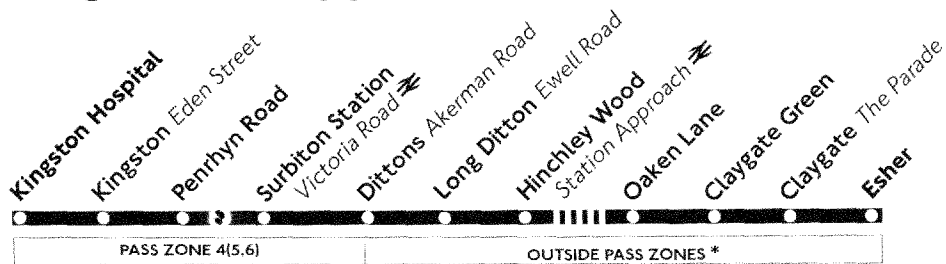

K3

Kingston - Claygate - Esher

Daily
Including
School Bus 633

Certain Monday to Friday daytime journeys operate via Claygate, Holroyd Road

■ ■ ■ ■ ■ Hail and Ride section

* LT Cards and Travelcards covering a minimum of two zones including zone 4, and Bus Passes covering a minimum of three zones including zone 4 may be used throughout this route.

Mondays to Fridays

Kingston Hospital	0705	0725	0735	0745	0745	0805	0825	0845	0905	0925	0945	1005	1025	1045	1105	1125	1145	1205
Kingston Eden Street	0710	0730	0742	0752	0752	0812	0832	0852	0912	0932	0952	1012	1032	1052	1112	1132	1152	1212
Surbiton Station Victoria Road ⇌	0715	0736	0748	0758	0758	0818	0838	0858	0918	0938	0958	1018	1038	1058	1118	1138	1158	1218
Long Ditton Sugden Road/Ewell Road	0718	0742	0754	0804	0804	0824	0844	0904	0924	0943	1003	1023	1043	1103	1123	1143	1203	1223
Hinchley Wood Station Approach ⇌	0721	0745	0757	0807	0807	0827	0847	0907	0927	0946	1006	1026	1046	1106	1126	1146	1206	1226
Claygate Holroyd Road	↓	↓	0805	↓	↓	↓	↓	↓	↓	↓	1014	↓	↓	↓	↓	↓	↓	↓
Claygate The Parade	0728	0753	0809	0815	0815	0835	0855	0915	0935	0954	1018	1034	1054	1114	1134	1154	1214	1234
Esher Church Street	0733	0800	0816	0822	0822	0842	0902	0922	0940	0959	1023	1039	1059	1119	1139	1159	1219	1239
Esher High Street, The Bear	0734	0801	↓	↓	0823	0843	0903	0923	0941	1000	1024	1040	1100	1120	1140	1200	1220	1240
Esher Trinity School	---	---	0817	0823	---	---	---	---	---	---	---	---	---	---	---	---	---	---

Kingston Hospital	1225	1245	1305	1325	1345	1405	1425	1445	1505	633 SD	1525	1545	1605	1625	1645	1705	1725	1745
Kingston Eden Street	1232	1252	1312	1332	1352	1412	1432	1452	1512	---	1532	1552	1612	1632	1652	1712	1732	1752
Surbiton Station Victoria Road ⇌	1238	1258	1318	1338	1358	1418	1438	1458	1518	---	1539	1559	1619	1639	1659	1719	1739	1759
Long Ditton Sugden Road/Ewell Road	1243	1303	1323	1343	1403	1423	1443	1503	1523	---	1544	1604	1624	1644	1704	1724	1744	1804
Hinchley Wood Station Approach ⇌	1246	1306	1326	1346	1406	1426	1446	1506	1526	B	1548	1608	1628	1648	1708	1728	1748	1808
Claygate Holroyd Road	1254	↓	↓	↓	↓	↓	1454	↓	↓	1535	↓	↓	↓	↓	↓	↓	↓	↓
Claygate The Parade	1258	1314	1334	1354	1414	1434	1458	1514	1534	1539	1557	1617	1637	1657	1717	1737	1757	1817
Esher Church Street	1303	1319	1339	1359	1419	1439	1503	1519	1541	1546	1604	1624	1644	1704	1724	1744	1804	1824
Esher High Street, The Bear	1304	1320	1340	1400	1420	1440	1504	1520	1542	1547	1605	1625	1645	1705	1725	1745	1805	1825

Kingston Hospital	1805	1825	1845	1905	1935	2005	2035	2105	2135	2205	2305							
Kingston Eden Street	1812	1832	1852	1910	1940	2010	2040	2110	2140	2210	2310							
Surbiton Station Victoria Road ⇌	1819	1839	1859	1915	1945	2015	2045	2115	2145	2215	2315							
Long Ditton Sugden Road/Ewell Road	1824	1844	1903	1918	1948	2018	2048	2118	2148	2218	2318							
Hinchley Wood Station Approach ⇌	1828	1847	1906	1921	1951	2021	2051	2121	2151	2221	2321							
Claygate The Parade	1837	1855	1913	1928	1958	2028	2058	2128	2158	2228	2328							
Esher Church Street	1843	1901	1918	1933	2003	2033	2103	2133	2203	2233	2333							
Esher High Street, The Bear	1844	1902	1919	1934	2004	2034	2104	2134	2204	2234	2334							

Saturdays