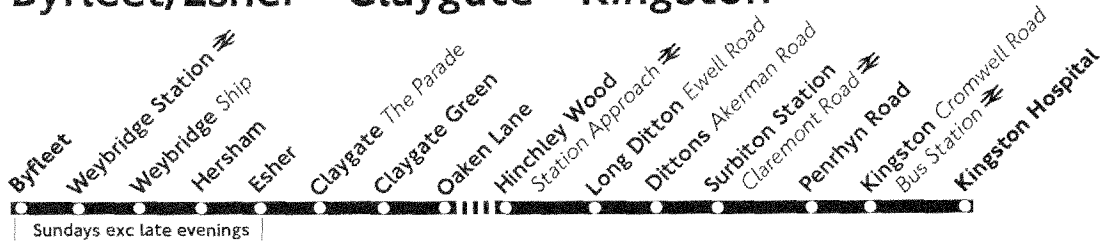

Route 633 and the Sunday service on Route K3 are operated on behalf of Surrey County Council.

B - Starts from Claygate Lane Hinchley Wood School at 1525.

NSD - Not schooldays.

SD - Schooldays only.

K3

Byfleet/Esher - Claygate - Kingston

Daily
Including
School Bus 633

Sundays exc late evenings

OUTSIDE PASS ZONES *

PASS ZONE 4(5,6)

Certain Monday to Friday daytime journeys operate via Claygate, Holroyd Road

■ ■ ■ ■ Hail and Ride section

* LT Cards and Travelcards covering a minimum of **two zones** including **zone 4**, and Bus Passes covering a minimum of **three zones** including **zone 4** are also valid between Esher Trinity School or High Street and Dittons Akerman Road.