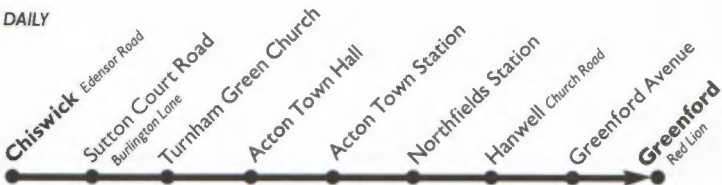

Please have your fare ready to **PAY THE DRIVER**

DUTER

HAVE YOUR

Mondays to Fridays

Chiswick Edensor Road	0642	0655	0708	0721	0734	1417	1429	1441
Chiswick Station	0645	0658	0711	0724	0737	1420	1432	1444
Turnham Green Church	0648	0704	0717	0730	0747	1423	1442	1454
Acton Town Hall	0610	0623	0636	0648	0700	1427	1450	1508
Acton Town Station	0614	0627	0640	0652	0704	1431	1453	1511
Northfields Station	0556	0621	0634	0647	0659	1435	1501	1524
Uxbridge Road Northfield Avenue	0600	0625	0638	0651	0703	1439	1516	1528
Hanwell Broadway Church Road	0549	0604	0629	0642	0655	1443	1522	1535
Greenford Red Lion	0557	0612	0637	0650	0703	1447	1535	1549

Then about every 12 minutes until 1400 1430 1442 1454 1501 1512 1524 1530 1516 1528 1504 1522 1535 1521 1535 1549

Saturdays

Chiswick Edensor Road	0643	0703	0723	0743	0803	0823	0843	0903	0917	0930	0943	0954
Chiswick Station	0646	0706	0726	0746	0806	0826	0846	0907	0921	0934	0947	0958
Turnham Green Church	0652	0712	0732	0752	0812	0832	0852	0914	0928	0941	0954	1005
Acton Town Hall	0701	0721	0741	0801	0821	0841	0901	0914	0928	0942	1005	1017
Acton Town Station	0705	0725	0745	0805	0825	0845	0905	0919	0933	0947	1010	1025
Northfields Station	0712	0732	0752	0812	0832	0852	0913	0927	0938	0952	1005	1018
Uxbridge Road Northfield Avenue	0716	0736	0756	0816	0836	0856	0920	0934	0945	0959	1012	1025
Hanwell Broadway Church Road	0557	0603	0629	0655	0717	0720	0740	0800	0820	0840	0900	1017
Greenford Red Lion	0605	0611	0637	0703	0728	0748	0808	0828	0848	0908	1004	1055

Sundays and Public Holidays

Chiswick Edensor Road	0700	0800	0830	0902	0920	0943	1003	1023	1043	1103	1125	1145	1205	1227	1247
Chiswick Station	0703	0803	0833	0905	0923	0946	1006	1026	1047	1107	1129	1149	1209	1231	1251
Turnham Green Church	0708	0808	0838	0910	0928	0951	1011	1031	1053	1113	1135	1155	1215	1237	1257
Acton Town Hall	0716	0748	0808	0850	0912	0935	0959	1019	1040	1102	1125	1144	1204	1226	1246
Acton Town Station	0720	0752	0820	0850	0922	0940	1003	1023	1044	1106	1126	1148	1208	1228	1250
Northfields Station	0727	0759	0827	0857	0929	0947	1010	1030	1051	1113	1133	1155	1215	1235	1257
Uxbridge Road Northfield Avenue	0730	0802	0830	0900	0932	0950	1013	1034	1055	1117	1137	1159	1219	1239	1301
Hanwell Broadway Church Road	0716	0734	0806	0834	0857	0904	0936	0954	1017	1038	1059	1121	1141	1203	1223
Greenford Red Lion	0723	0741	0813	0841	0904	0911	0943	1001	1024	1046	1107	1129	1149	1211	1231

G - Continues to Hanwell Garage.