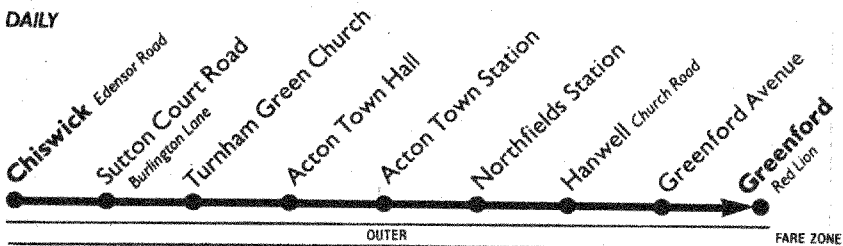

# E3

DAILY

Please have your fare ready to **PAY THE DRIVER**

Additional bus, Sundays: Hanwell Broadway Church Road to Greenford Red Lion at 1356.

G - Continues to Hanwell Garage.