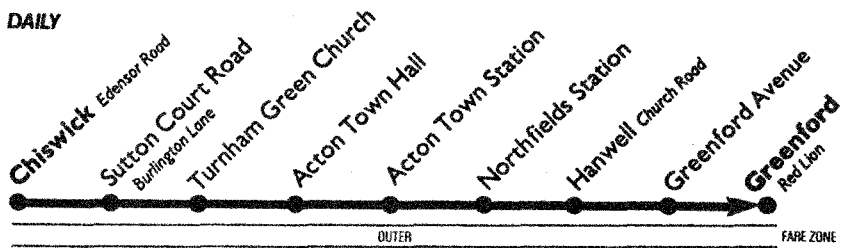

Pay as you enter bus, please have your fare ready.

Mondays to Fridays

Chiswick Edensor Road	0641	0653	0705	0716	0729	1811	1822	1833
Chiswick Station	0644	0656	0708	0719	0732	1814	1825	1836
Turnham Green Church	0601	0627	0650	0702	0714	1820	1831	1842
Acton Town Hall	0610	0624	0636	0647	0659	1833	1841	1852
Acton Town Station	0621	0635	0647	0658	0710	1838	1846	1857
Northfields Station	0555	0621	0635	0647	0658	1846	1854	1905
Uxbridge Road Northfield Avenue	0559	0625	0639	0651	0702	1851	1858	1909
Hanwell Broadway Church Road	0549	0603	0629	0643	0655	1857	1902	1913
Greenford Red Lion	0557	0611	0637	0651	0703	1908	G	1924

Chiswick Edensor Road	1845	1856	1907	1917	1927	1944	2003	2303	2323	2343	0003	...	
Chiswick Station	1848	1859	1910	1920	1930	1947	2006	2246	2306	2326	2346	0006	...
Turnham Green Church	1854	1905	1916	1926	1936	1953	2012	2252	2312	2332	2352	0012	0021
Acton Town Hall	1904	1915	1926	1936	1945	2002	2021	2301	2321	2341	0001	0021	0030
Acton Town Station	1909	1920	1931	1941	1949	2006	2025	2305	2325	2345	0005	0025	0034
Northfields Station	1917	1928	1938	1948	1956	2013	2032	2312	2332	2352	0012	0032	0041
Uxbridge Road Northfield Avenue	1921	1932	1942	1952	2000	2017	2036	2316	2336	2356	0016	0036	0045
Hanwell Broadway Church Road	1925	1936	1946	1956	2004	2021	2040	2320	2340	2400	0020	0040	0049
Greenford Red Lion	1936	G	1954	G	2012	2029	2048	2328	G	2400	G	G	G

Saturdays

NOTE Between Northfields Station and Greenford Red Lion extra buses provide a service every 8-9 minutes from 11:30 until 16:30.

Chiswick Edensor Road	0643	0703	0723	0743	0803	0823	0841	0901	0921	1801	1811
Chiswick Station	0646	0706	0726	0746	0806	0826	0844	0904	0924	1804	1814
Turnham Green Church	0601	0627	0652	0712	0732	0752	0812	0832	0850	0911	0931
Acton Town Hall	0610	0636	0701	0721	0741	0801	0821	0841	0859	0920	0940
Acton Town Station	0614	0640	0705	0725	0745	0805	0825	0845	0903	0925	0945
Northfields Station	0555	0621	0647	0712	0732	0752	0812	0832	0852	0910	0932
Uxbridge Road Northfield Avenue	0559	0625	0651	0716	0736	0756	0816	0836	0856	0915	0937
Hanwell Broadway Church Road	0557	0603	0629	0655	0717	0720	0740	0800	0820	0840	0900
Greenford Red Lion	0605	0611	0637	0703	0725	0728	0748	0808	0828	0848	0908

Chiswick Edensor Road	1823	1833	1839	1843	1856	1903	23	43	03	2243	2303	2323	2343	0003	...
Chiswick Station	1826	1836	1842	1846	1859	1906	26	46	06	2246	2306	2326	2346	0006	...
Turnham Green Church	1832	1842	1848	1852	1905	1912	32	52	12	2252	2312	2332	2352	0012	0021
Acton Town Hall	1841	1851	1857	1901	1914	1921	41	01	21	2301	2321	2341	0001	0021	0030
Acton Town Station	1845	1855	1901	1905	1918	1925	45	05	25	2305	2325	2345	0005	0025	0034
Northfields Station	1852	1902	1908	1912	1925	1932	52	12	32	2312	2332	2352	0012	0032	0041
Uxbridge Road Northfield Avenue	1856	1906	1912	1916	1929	1936	56	16	36	2316	2336	2356	0016	0036	0045
Hanwell Broadway Church Road	1900	1910	1916	1920	1933	1940	00	20	40	2320	2340	2400	0020	0040	0049
Greenford Red Lion	1908	G	G	1928	G	1948	08	28	48	2328	G	G	G	G	G