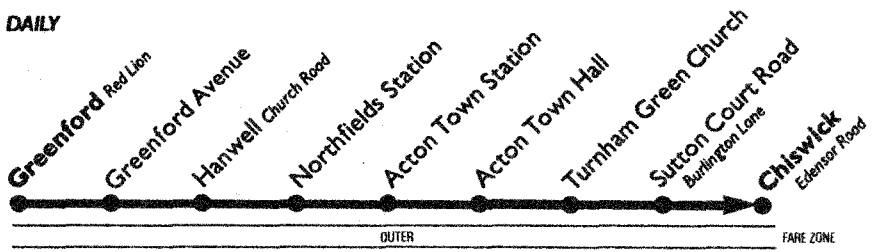

Additional buses, Saturdays: Hanwell Broadway Church Road (starting from Hanwell Garage) to Greenford Red Lion at 09:34 and 09:53.

Sundays (and National Public Holidays)

Chiswick Edensor Road	0823	0853	0917	0943	03	23	43	2243	2303	2323	2343	0003	...				
Chiswick Station	0825	0855	0919	0945	05	25	45	2245	2305	2325	2345	0005	...				
Turnham Green Church	0702	0802	0825	0902	0952	12	32	52	2252	2312	2332	2352	0012	0021			
Acton Town Hall	0713	0746	0813	0843	0913	0937	1003	these	23	43	03	2303	2323	2343	0003	0023	0032
Acton Town Station	0716	0749	0816	0846	0916	0940	1006	mins.	26	46	06	2306	2326	2346	0006	0026	0035
Northfields Station	0723	0756	0823	0853	0923	0947	1013	past	33	53	13	2313	2333	2353	0013	0033	0042
Uxbridge Road Northfield Avenue	0727	0800	0827	0857	0927	0951	1017	each	37	57	17	2317	2337	2357	0017	0037	0046
Hanwell Broadway Church Road	0711	0804	0831	0901	0931	0955	1021	hour	41	01	21	2321	2341	0001	0021	0041	0050
Greenford Red Lion	0719	0739	0812	0839	0909	0939	1003	1029	49	09	29	2329	G	G	G	G	G

Additional bus, Sundays: Hanwell Broadway Church Road to Greenford Red Lion at 10:15.

G - Continues to Hanwell Garage.

It is planned to introduce a new Sunday timetable on this service from 4 August.

Pay as you enter bus, please have your fare ready.

Additional buses, Mondays to Fridays: Greenford Red Lion to Hanwell Broadway Church Road at 1818, 1839 and 1915.

Saturdays

NOTE between Greenford Red Lion and Northfields Station extra buses provide a service every 8-9 minutes from 1130 until 1600.

B - Starts from Hanwell Garage via Hanwell Uxbridge Road/Grosvenor Road.

It is planned to introduce a new Sunday timetable on this service from 4 August.