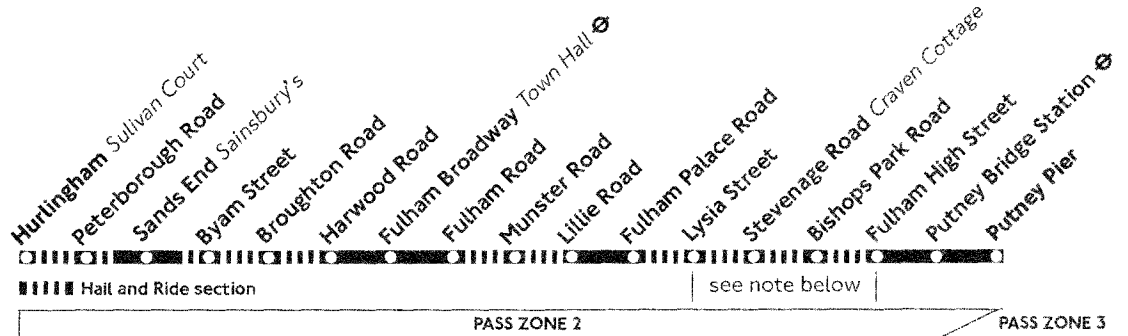

C4

Mondays to Saturdays
except evenings

Hurlingham - Fulham - Putney Pier

When Fulham F.C. play home matches, buses will run direct via Fulham Palace Road starting with the 1300 on Saturdays or the 1800 on Mondays-Fridays from Hurlingham.

1.4.00
T25480

C4

Putney Pier - Fulham - Hurlingham

Mondays to Saturdays
except evenings

PASS ZONE 3

PASS ZONE 2

■■■■ Hail and Ride section

When Fulham F.C. play home matches, buses will run direct via Fulham Palace Road starting with the 1245 on Saturdays or the 1745 on Mondays-Fridays from Putney Pier.