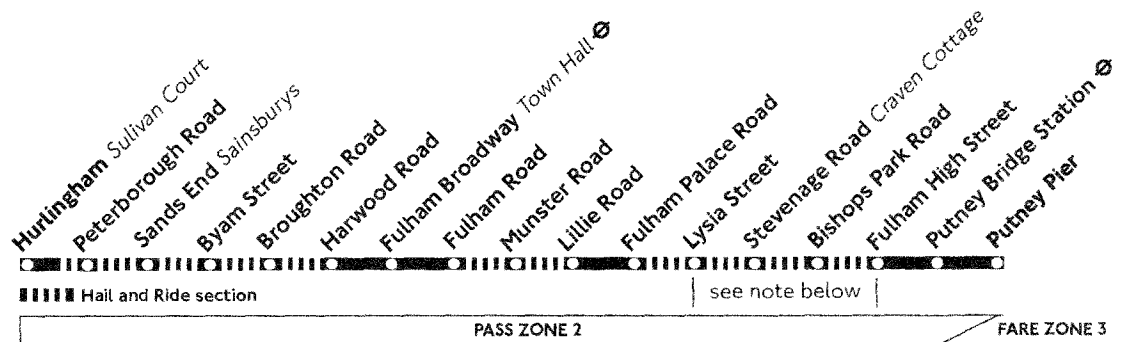

C4

Hurlingham - Fulham - Putney Pier

Mondays to Saturdays
except evenings

When Fulham F.C. play home matches, buses will run direct via Fulham Palace Road starting with the 1300 on Saturdays or the 1800 on Mondays-Fridays from Hurlingham.

Hurlingham <i>Sullivan Court</i>	1430	1500	1530	1600	1630	1700	1730	1800	1830	1900	1930
Sands End <i>Sainsburys</i>	1435	1505	1535	1605	1635	1705	1735	1805	1835	1905	1935
Fulham Broadway <i>Town Hall</i> Ⓧ	1442	1512	1542	1612	1642	1712	1742	1812	1842	1912	1942
Fulham Road <i>Munster Road</i>	1446	1516	1546	1616	1646	1716	1746	1816	1846	1916	1946
Lillie Road <i>Munster Road</i>	1450	1521	1551	1621	1651	1721	1751	1821	1850	1920	1950
Stevenage Rd. <i>Craven Cottage</i>	1456	1527	1557	1627	1657	1727	1757	1827	1856	1926	1956
Putney Bridge Station Ⓧ	1500	1531	1603	1633	1703	1733	1803	1833	1900	1930	2000
Putney Pier	1506	1537	1610	1640	1710	1740	1810	1840	1905	1935	2005

1.4.95(R)
T08060

C4

Putney Pier - Fulham - Hurlingham

Mondays to Saturdays
except evenings

PASS ZONE 3

FARE ZONE 2

■■■■ Hail and Ride section

When Fulham F.C. play home matches, buses will run direct via Fulham Palace Road starting with the 1245 on Saturdays or the 1745 on Mondays-Fridays from Putney Pier.

Saturdays

Putney Pier	0645	0715	0745	Then	15	45	1815	1845	1915	
Putney Bridge North Side	0647	0717	0747	every	17	47	1817	1847	1917	
Stevenage Rd. Craven Cottage	0651	0721	0751	30 minutes,	21	51	1821	1851	1921	
Lillie Road Munster Road	0659	0729	0759	at these	29	59	until	1829	1859	1929
Fulham Road Munster Road	0702	0732	0803	minutes	33	03	1833	1903	1932	
Fulham Broadway Town Hall ⊕	0706	0736	0808	past the	38	08	1838	1908	1936	
Sands End Sainsburys	0715	0745	0818	hour	48	18	1848	1918	1945	
Hurlingham Sullivan Court	0720	0750	0823		53	23	1853	1923	1950	