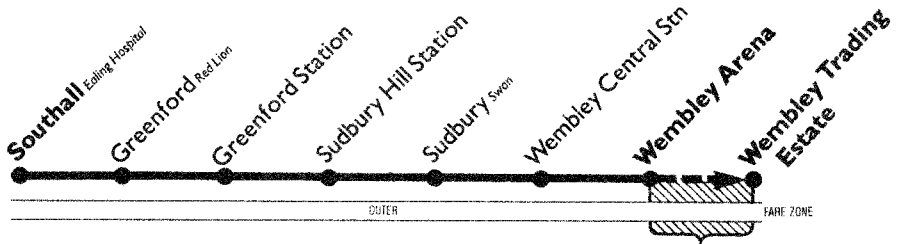

Saturdays

Wembley Trading Estate	0728	0752													
Wembley Arena			0655	0712	0730	0754	0810	0830		0850	0910		0930		0950
Wembley Central Station ⊕	B	B	0700	0717	0735	0759	0815	0835	B	0855	0915		0935		0955
Sudbury Swan	0542	0631	0704	0721	0739	0803	0819	0839	0849	0859	0919		0939		0959
Sudbury Hill Station ⊕	0547	0636	0709	0726	0744	0808	0824	0844	0854	0904	0924		0944		1004
Greenford Station ⊕	0552	0641	0714	0731	0749	0813	0829	0849	0859	0909	0929		0949		1009
Greenford Red Lion	0557	0646	0719	0736	0754	0818	0834	0854	0904	0914	0934		0954		1004
Southall Ealing Hospital	0604	0653	0726	0743	0801	0825	0841	0901	0911	0921	0941		0950		1001
Wembley Trading Estate					1210										
Wembley Arena	1035			1205	1215	1225	1235	1245	1250		Then		1755	1812	1830
Wembley Central Station ⊕	1044			1214	1224	1234	1244	1254	1259		about		1804	1817	1835
Sudbury Swan	1049		Then	1219	1229	1239	1249	1259	1304		every		1808	1821	1839
Sudbury Hill Station ⊕	1055		10	1225	1235	1245	1255	1305	1310		10		1813	1826	1844
Greenford Station ⊕	1100		minutes	1230	1240	1250	1300	1310	1315		minutes		1818	1831	1849
Greenford Red Lion	1106		until	1236	1246	1256	1306	1316	1321		until		1823	1836	1854
Southall Ealing Hospital	1114			1244	1254	1304	1314	1324	1329				1830	1843	1901

A—Continues to Southall Garage.

B—Starts from Sudbury Town Station.

Pay as you enter bus, please have your fare ready.

Monday to Fridays

NOTE: Between Greenford Red Lion and Wembley Trading Estate buses run every 7-8 minutes during peak hours.