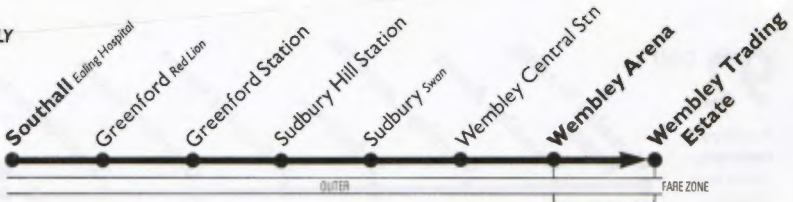

Pay as you enter bus, please have your fare ready.

Mon-Fri except evenings Sat. restricted service No Sunday service.

Monday to Fridays

Between Greenford Red Lion and Wembley Trading Estate buses run every 7-8 minutes during peak hours.

Southall Ealing Hospital	0528	0554	0610	0625	0640	0647	0701	0713	0723	0740	0754	0809	0823	0838	0853	0904	0914		
Greenford Red Lion	0534	0600	0616	0631	0646	0653	0707	0719	0729	0750	0804	0819	0833	0848	0903	0914	0924		
Greenford Station	0540	0606	0622	0637	0652	0659	0713	0725	0736	0758	0812	0827	0841	0856	0911	0922	0932		
Sudbury Hill Station	0545	0611	0627	0642	0657	0704	0718	0730	0744	0806	0820	0835	0849	0904	0919	0930	0940		
Sudbury Swan	0549	0615	0631	0646	0665	0701	0708	0722	0734	0748	0810	0824	0839	0853	0908	0923	0934	0944	
Wembley Central Stn.	0555	0621	0637	0652	0701	0707	0714	0728	0741	0755	0817	0831	0846	0900	0915	0930	0940	0950	
Wembley Arena	0601	0627	0643	0658	0704	0710	0717	0731	0745	0759	0821	0835	0850	0904	0919	0934	0943	0953	
Wembley Trading Estate	0916	0931	0943	Then at these times	53	03	13	23	33	43	53	1523	1538	1544	1551	1558	1604	1618	1633
Southall Ealing Hospital	0927	0942	0952	these minutes	02	12	22	32	42	52	UNTIL	1532	1547	1553	1600	1607	1614	1628	1643
Greenford Red Lion	0937	0948	0958	past hour	08	18	28	38	48	58	UNTIL	1538	1553	1559	1606	1613	1621	1635	1650
Greenford Station	0945	0955	1005	past hour	15	25	35	45	55	05	UNTIL	1545	1600	1606	1613	1620	1628	1642	1657
Sudbury Hill Station	0950	1000	1010	past hour	20	30	40	50	00	10	UNTIL	1550	1606	1613	1620	1627	1635	1649	1704
Sudbury Swan	0954	1004	1014	past hour	24	34	44	54	04	14	UNTIL	1554	1610	1617	1624	1631	1639	1653	1708
Wembley Central Stn.	1000	1010	1020	hour	30	40	50	00	10	20	UNTIL	1600	1616	1623	1630	1637	1645	1659	1714
Wembley Arena	1003	1013	1023	hour	33	43	53	03	13	23	UNTIL	1603	1620	1627	1634	1641	1649	1703	1718
Wembley Trading Estate	1647	1702	1716	1731	1745	1800	1815	1831	1847	1902	1917	1932	1947	2002	2017	2032	2047	2102	2117
Southall Ealing Hospital	1657	1712	1726	1741	1755	1810	1825	1841	1857	1912	1927	1942	1957	2012	2027	2042	2057	2112	2127
Greenford Red Lion	1704	1719	1733	1748	1802	1817	1832	1847	1862	1877	1892	1907	1922	1937	1952	2007	2022	2037	2052
Greenford Station	1711	1726	1740	1755	1809	1824	1838	1853	1908	1923	1938	1953	2008	2023	2038	2053	2108	2123	2138
Sudbury Hill Station	1718	1733	1747	1802	1816	1831	1843	1858	1913	1928	1943	1958	2013	2028	2043	2058	2113	2128	2143
Sudbury Swan	1722	1737	1751	1806	1820	1835	1847	1902	1917	1932	1947	2002	2017	2032	2047	2062	2077	2092	2107
Wembley Central Stn.	1728	1743	1757	1812	1826	1841	1853	1908	1923	1938	1953	2008	2023	2038	2053	2108	2123	2138	2153
Wembley Arena	1732	1747	1801	1816	1830	1844	1859	1908	1923	1938	1953	2008	2023	2038	2053	2108	2123	2138	2153
Wembley Trading Estate	2207	2207	2207	2207	2207	2207	2207	2207	2207	2207	2207	2207	2207	2207	2207	2207	2207	2207	2207

Saturdays

Between Greenford and Wembley Arena buses run every 7-8 minutes between 1000 and 1830.