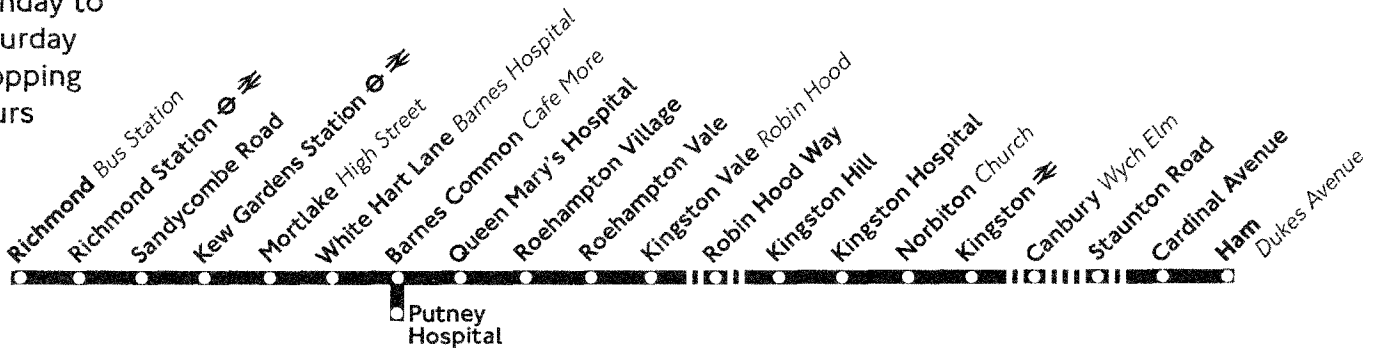

485

Richmond - Kingston - Ham

Monday to
Saturday
shopping
hours

PASS ZONE 4(5,6)	PASS ZONE 3	PASS ZONE 4(5,6)
------------------	-------------	------------------

■ ■ ■ ■ Hail and Ride section

Mondays to Saturdays

Richmond Bus Station	0900	1030	1200	1400	1530 1700
Richmond Station	0904	1034	1204	1404	1534 1704
Kew Gardens Station	0912	1042	1212	1412	1542 1712
Mortlake High Street, Watney's Corner	0920	1050	1220	1420	1550 1720
White Hart Lane Barnes Hospital	0926	1056	1226	1426	1556 1726
Barnes Common Cafe More	0928	1058	1228	1428	1558 1728
Putney Common Putney Hospital	0930	1100	1230	1430	1600 1730
Roehampton Queen Mary's Hospital	0938	1108	1238	1438	1608 1738
Kingston Vale Robin Hood Way shops	0946	1116	1246	1446	1616 1746
Kingston Hospital	0954	1124	1254	1454	1624 1754
Norbiton Church	0957	1127	1257	1457	1627 1757
Kingston Eden Street	1001	1131	1301	1501	1631 1801
Kingston Cromwell Road Bus Station	1004	1134	1304	1504	1634 1804
Canbury Wych Elm	1008	1138	1308	1508	1638 1808
Cardinal Avenue Latchmere Lane	1013	1143	1313	1513	1643 1813
Ham Dukes Avenue	1019	1149	1319	1519	1649 1819

Operated by **London & Country**
for London Transport Buses

London Travel Information
0171-222 1234 24 hours

25.7.98
T1538T

485

Ham - Kingston - Richmond

Monday to
Saturday
shopping
hours

PASS ZONE 4(5,6)	PASS ZONE 3	PASS ZONE 4(5,6)
------------------	-------------	------------------