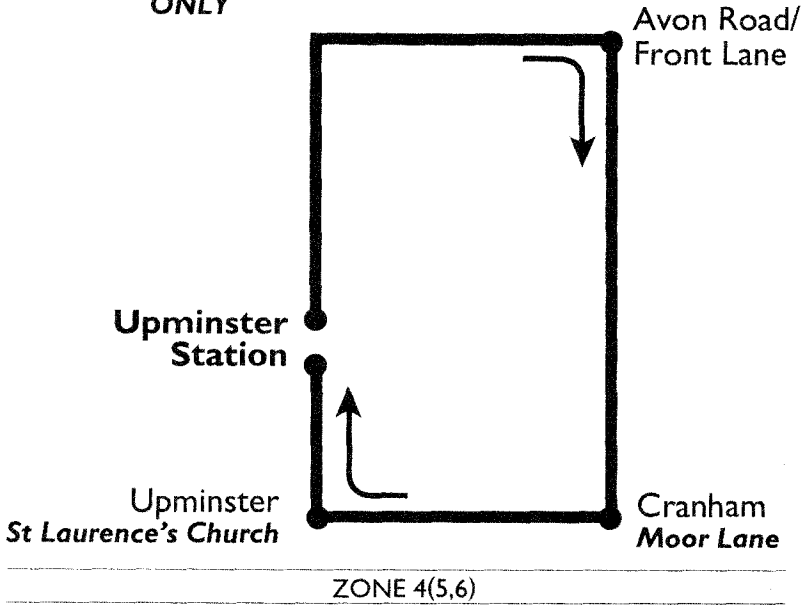

446

**MONDAY-FRIDAY
EVENING
PEAK HOURS
ONLY**

Mondays to Fridays

Upminster Station	1610	1629	1648	1705	1722	1745	1805	1833	1850
Cranham Moor Lane	1618	1637	1656	1713	1730	1753	1813	1841	1858
Upminster Station	1625	1644	1703	1720	1737	1800	1820	1848	1905

The evening peak hour service operates in a clockwise direction only, round the loop.

A morning peak hour service operates in the reverse direction (anti-clockwise) only

No service on Saturdays, Sundays or Public Holidays

The morning peak hour service operates in an anti-clockwise direction only, round the loop.

An evening peak hour service operates in the reverse direction (clockwise) only

No service on Saturdays, Sundays or Public Holidays