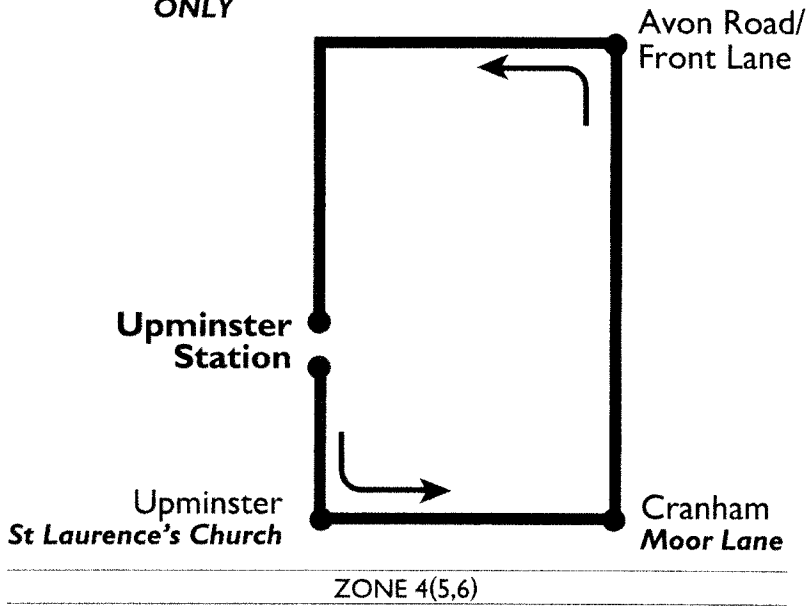

446

**MONDAY-FRIDAY
MORNING
PEAK HOURS
ONLY**

Mondays to Fridays

Upminster Station	0658	0717	0736	0756	0814	0831	0850
Cranham Moor Lane	0703	0722	0741	0801	0819	0836	0855
Upminster Station	0711	0730	0750	0810	0828	0845	0903

The morning peak hour service operates in an anti-clockwise direction only, round the loop.

An evening peak hour service operates in the reverse direction (clockwise) only

No service on Saturdays, Sundays or Public Holidays

Operated by Capital Citybus

If you have any comments regarding this service, please contact Head of Public Affairs, London Transport, 55 Broadway, London SW1H 0BD.

We do all we can to run the services shown but circumstances beyond our control mean that we may not always succeed. Sunday services generally run on Public Holidays. Special services run during the Christmas and New Year Holiday, with no buses on Christmas Day.

Travel Information

071-222 1234