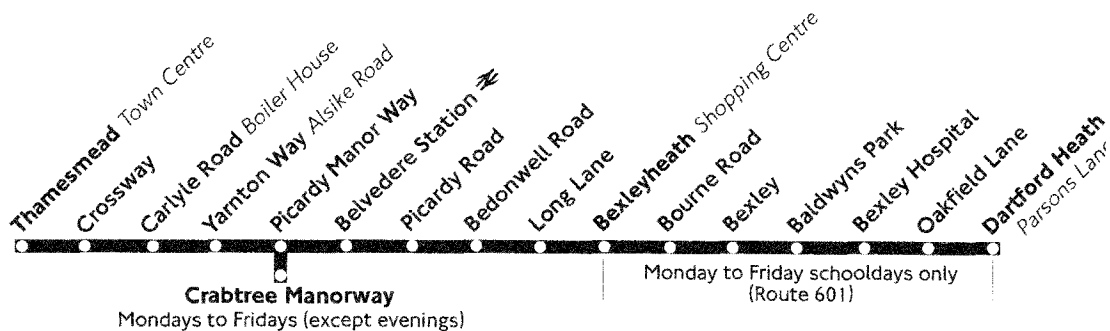

A - Starts at Woolwich Road School at 1540.
SD - Schooldays only.

School bus 601 is operated by Arriva

We do all we can to run the services shown but circumstances beyond our control mean that we may not always succeed. Special services run during the Christmas and New Year Holiday, with no buses on Christmas Day.

4.1.00
T2609T

401

Thamesmead - Belvedere - Bexleyheath

Daily
Including
School Bus 601

PASS ZONE 4(5,6) OUTSIDE PASS ZONES *

* LT Cards and Travelcards covering a minimum of two zones including zone 4, and Bus Passes covering a minimum of three zones including zone 4 may be used throughout route 601.