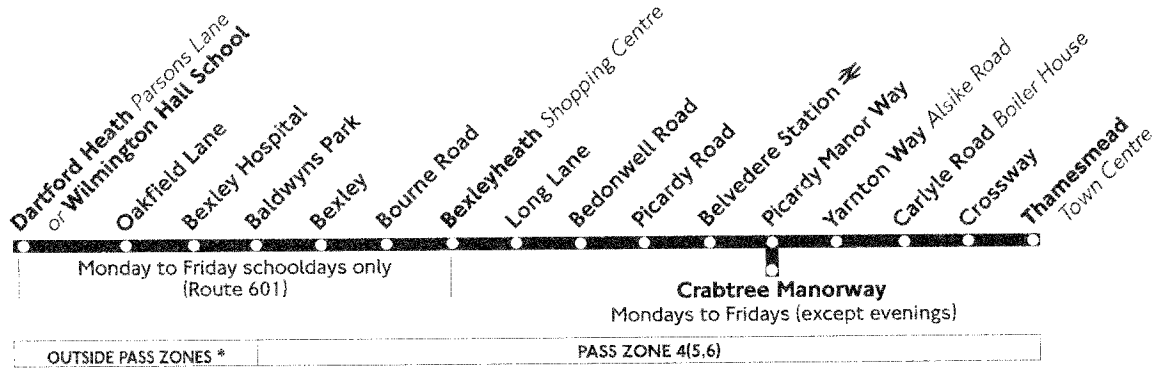

401

Bexleyheath - Belvedere - Thamesmead

Daily
Including
School Bus 601

* LT Cards and Travelcards covering a minimum of two zones including zone 4, and Bus Passes covering a minimum of three zones including zone 4 may be used throughout route 601.

Wilmington Hall School															SD				
Dartford Heath Parsons Lane																			
Bexley Library																			
Bexleyheath Shopping Centre	1202	1222	1242	1302	1322	1342	1402	1422	1442	1502	1522	A	1542	1553	1602	1608	1622	1642	
Long Lane Belvedere Road	1208	1228	1248	1308	1328	1348	1408	1428	1448	1508	1528	1545	1549	1559	1609	1614	1629	1648	
Belvedere Station Belvedere ⇌	1217	1237	1257	1317	1337	1357	1417	1437	1457	1517	1537	1554	1558	1608	1618	1623	1638	1657	
Lower Belvedere Crabtree Manorway	1220	1240	1300	1320	1340	1400	1420	1440	1500	1520	1540	1557	1601	1612	1621	1627	1641	1700	
Thamesmead Alsike Road	1224	1244	1304	1324	1344	1404	1424	1444	1504	1524	1545	1602	1606	1616	1626	1631	1645	1704	
Thamesmead Town Centre	1235	1255	1315	1335	1355	1415	1435	1455	1515	1535	1557	1614	1618	1627	1638	1642	1656	1715	