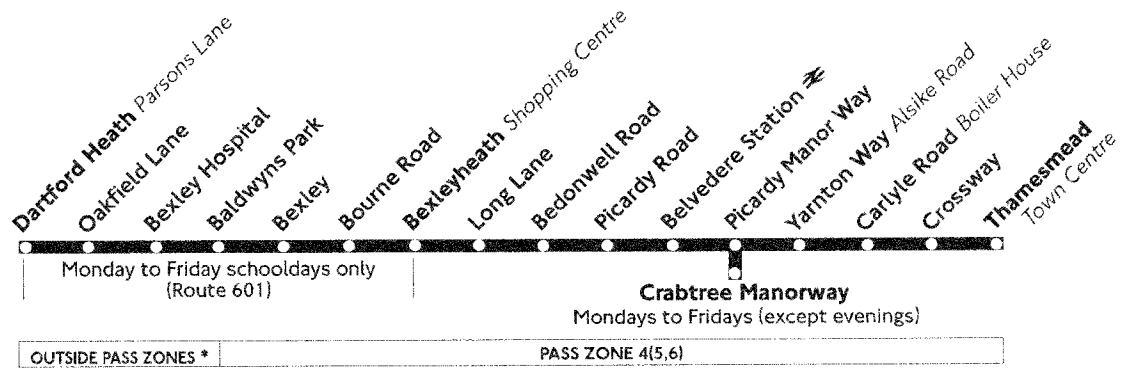

401

Bexleyheath - Belvedere - Thamesmead

Daily
Including
School Bus 601

* LT Cards and Travelcards covering a minimum of two zones including zone 4, and Bus Passes covering a minimum of three zones including zone 4 may be used throughout route 601.