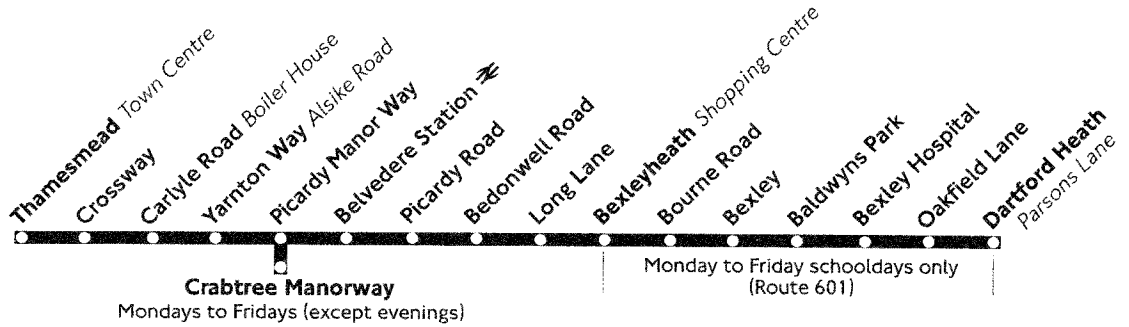

A - Starts at Woolwich Road School at 1540.
SD - Schooldays only.

School bus 601 is operated by Arriva

We do all we can to run the services shown but circumstances beyond our control mean that we may not always succeed. Special services run during the Christmas and New Year Holiday, with no buses on Christmas Day.

21.6.99
T2025T

401

Thamesmead - Belvedere - Bexleyheath

Daily
Including
School Bus 601

* LT Cards and Travelcards covering a minimum of two zones including zone 4, and Bus Passes covering a minimum of three zones including zone 4 may be used throughout route 601.