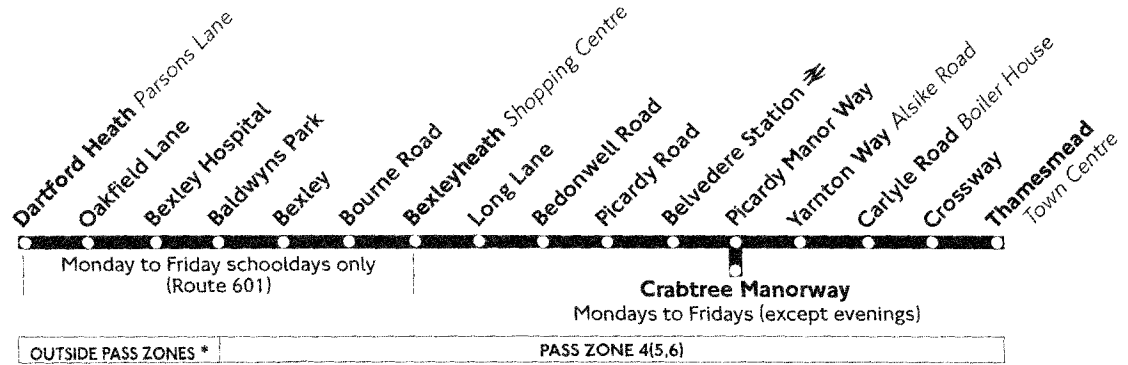

23.1.99
T18270

401

Bexleyheath - Belvedere - Thamesmead

Daily
Including
School Bus 601

* LT Cards and Travelcards covering a minimum of two zones including zone 4, and Bus Passes covering a minimum of three zones including zone 4 may be used throughout the route.