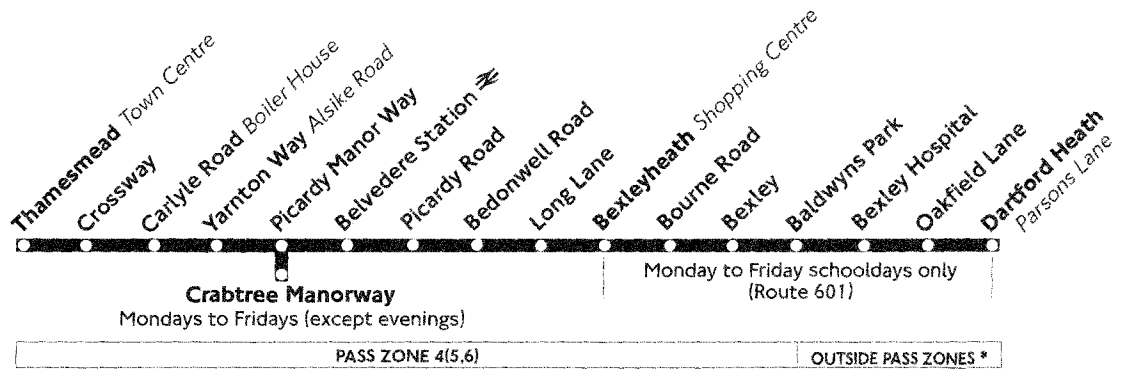

401

Thamesmead - Belvedere - Bexleyheath

Daily
Including
School Bus 601

* LT Cards and Travelcards covering a minimum of two zones including zone 4, and Bus Passes covering a minimum of three zones including zone 4 may be used throughout routes 401 and 601.

Thamesmead Town Centre	1100	1120	1140	Then	00	20	40	1500	1520	1540	1600	1620	1640	1700	1720	1740	1800	
Thamesmead Alsike Road	1112	1132	1152	every	12	32	52	1512	1532	1552	1612	1632	1652	1712	1732	1752	1812	
Lower Belvedere Crabtree Manorway	1116	1136	1156	20 minutes,	16	36	56	until	1516	1537	1557	1617	1636	1656	1716	1736	1756	1816
Belvedere Station Belvedere ⇌	1118	1138	1158	at these	18	38	58	1518	1540	1600	1620	1638	1658	1718	1738	1758	1818	
Long Lane Belvedere Road	1126	1146	1206	minutes past	26	46	06	1526	1548	1608	1628	1646	1706	1726	1746	1806	1826	
Bexleyheath Shopping Centre	1131	1151	1211	the hour	31	51	11	1531	1553	1613	1633	1651	1711	1731	1751	1811	1831	