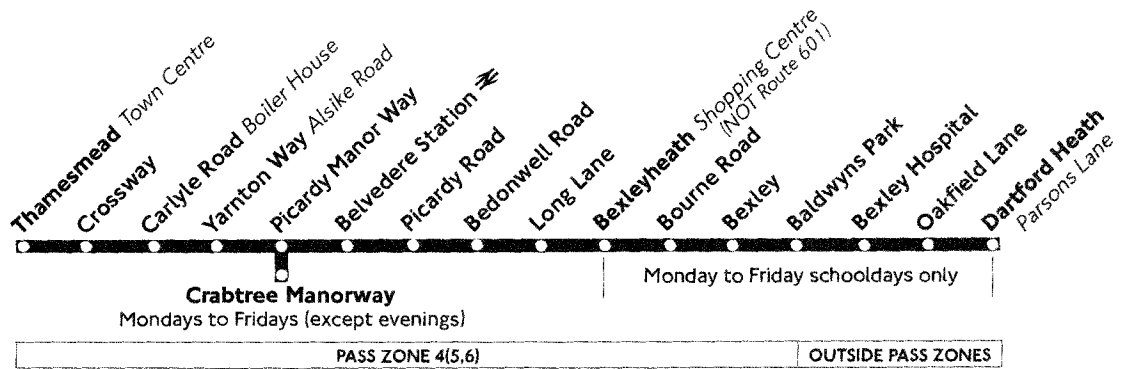

401

Thamesmead - Belvedere - Bexleyheath

Daily
Including
School Bus 601

Mondays to Fridays

	601																		
	0605	0625	0645	0705	0723	SD	SD	SD	SD	0739	0744	0804	0824	0844	0904	0924	0944	1004	1026
Thamesmead Town Centre	0605	0625	0645	0705	0723	---	0731	0734	0739	0744	0804	0824	0844	0904	0924	0944	1004	1026	
Thamesmead Alsike Road	0617	0637	0657	0717	0735	---	0744	0747	0752	0757	0817	0837	0857	0917	0937	0957	1017	1039	
Lower Belvedere Crabtree Manorway	0622	0642	0702	0722	0740	---	0749	0752	0757	0802	0822	0842	0902	0922	0942	1002	1022	1043	
Belvedere Station Belvedere	0624	0644	0704	0724	0742	0749	0751	0754	0759	0804	0824	0844	0904	0924	0944	1004	1024	1045	
Long Lane Belvedere Road	0630	0650	0710	0730	0751	0758	0800	0803	0808	0813	0833	0853	0913	0933	0953	1013	1033	1053	
Bexleyheath Shopping Centre	0633	0653	0713	0735	0756	0803	0805	↓	0813	0818	0838	0858	0918	0938	0958	1018	1038	1058	
Bexleyheath Bus Garage	---	---	---	---	---	↓	↓	↓	↓	↓	↓	---	---	---	---	---	---	---	
Bexley Library	---	---	---	---	---	0811	0813	0816	0821	0826s	0846s	---	---	---	---	---	---	---	
Dartford Heath Parsons Lane	---	---	---	---	---	---	---	0824	0829	---	---	---	---	---	---	---	---	---	

Thamesmead Town Centre	1047	1107	1127	1147	Then every	07	27	47	1507	1527	1548	1609	1629	1649	1709	1729	1749	
Thamesmead Alsike Road	1059	1119	1139	1159	20 minutes,	19	39	59	1519	1539	1600	1621	1641	1701	1721	1741	1801	
Lower Belvedere Crabtree Manorway	1103	1123	1143	1203	at these	23	43	03	until	1523	1544	1605	1626	1645	1705	1725	1745	1805
Belvedere Station Belvedere	1105	1125	1145	1205	minutes	25	45	05	1525	1547	1608	1629	1647	1707	1727	1747	1807	
Long Lane Belvedere Road	1113	1133	1153	1213	past the	33	53	13	1533	1555	1616	1637	1655	1715	1735	1755	1815	
Bexleyheath Shopping Centre	1118	1138	1158	1218	hour	38	58	18	1538	1600	1621	1642	1700	1720	1740	1800	1820	