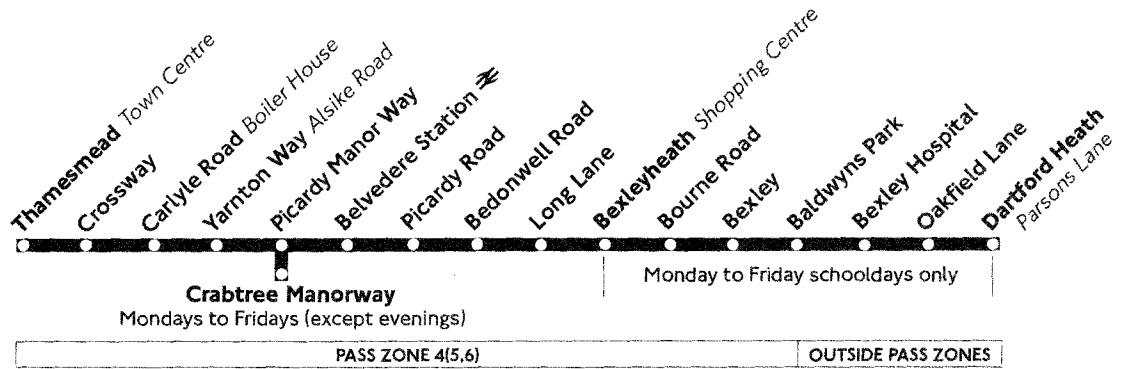

## Thamesmead - Belvedere - Bexleyheath

Daily  
Including  
School Bus 601