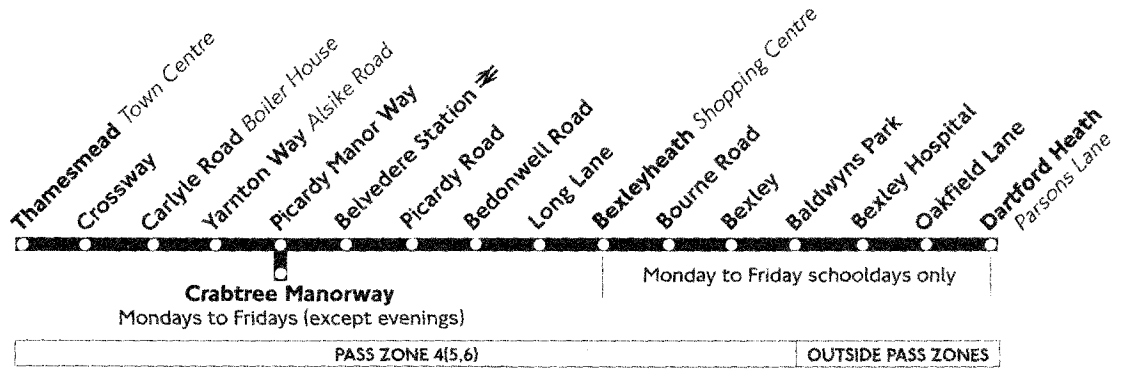

## Thamesmead - Belvedere - Bexleyheath

Daily  
Including  
School Bus 601