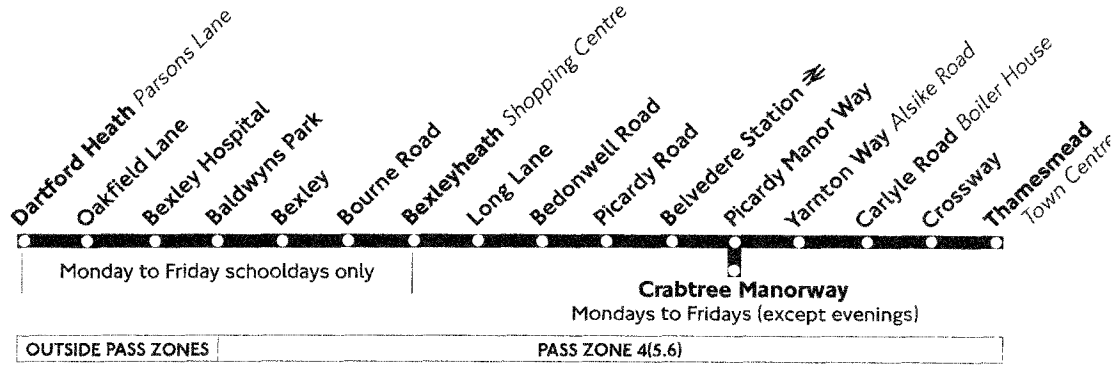

A - Starts from Yarnton Way Harrow Manorway at 0750.
SD or s - Schooldays only.

We do all we can to run the services shown but circumstances beyond our control mean that we may not always succeed. Special services run during the Christmas and New Year Holiday, with no buses on Christmas Day.

9.10.94(A)
T07690

401

Daily

Bexleyheath - Belvedere - Thamesmead

Mondays to Fridays

Bexleyheath Shopping Centre	0610	0630	0650	0710	0730	0750	0810	0830	0850	0910	0930	0950	1010	1029	1049	1109	1129	1149
Long Lane Belvedere Road	0613	0633	0653	0713	0734	0754	0814	0834	0854	0914	0934	0954	1014	1033	1055	1115	1135	1155
Belvedere Station Belvedere ⇌	0620	0640	0700	0720	0742	0802	0822	0842	0902	0922	0942	1002	1022	1042	1104	1124	1144	1204
Lower Belvedere Crabtree Manorway	0623	0643	0703	0723	0745	0805	0825	0845	0905	0925	0945	1005	1025	1045	1107	1127	1147	1207
Thamesmead Alsike Road	0627	0647	0707	0727	0749	0809	0829	0849	0909	0929	0949	1009	1029	1049	1111	1131	1151	1211
Thamesmead Town Centre	0636	0656	0716	0736	0759	0819	0839	0859	0919	0939	0959	1019	1040	1100	1122	1142	1202	1222