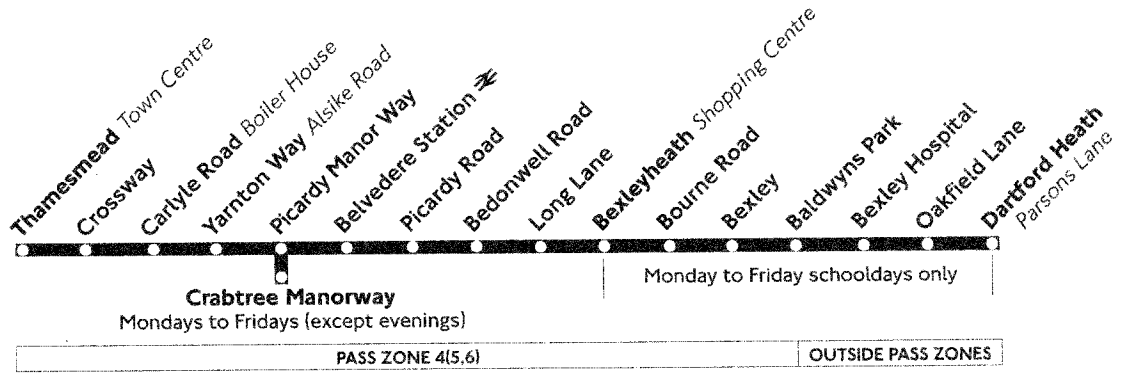

401

Thamesmead - Belvedere - Bexleyheath

Daily

Mondays to Fridays

	0605	0625	0645	0705	0723	0731	SD	SD	SD	SD	0744	0804	0824	0844	0904	0924	0944	1004	1026
Thamesmead Town Centre	0605	0625	0645	0705	0723	0731	---	A	0744	---	0804	0824	0844	0904	0924	0944	1004	1026	
Thamesmead Alsike Road	0617	0637	0657	0717	0735	0744	---	0752	0757	---	0817	0837	0857	0917	0937	0957	1017	1039	
Lower Belvedere Crabtree Manorway	0622	0642	0702	0722	0740	0749	---	0757	0802	---	0822	0842	0902	0922	0942	1002	1022	1043	
Belvedere Station Belvedere	0624	0644	0704	0724	0742	0751	0755	0759	0804	0820	0824	0844	0904	0924	0944	1004	1024	1045	
Long Lane Belvedere Road	0630	0650	0710	0730	0751	0800	0804	0808	0813	0829	0833	0853	0913	0933	0953	1013	1033	1053	
Bexleyheath Shopping Centre	0633	0653	0713	0735	0756	0805	0809	0813	0818	0834	0838	0858	0918	0938	0958	1018	1038	1058	
Bexley Library	---	---	---	---	---	0813	---	0821	0826s	---	0846s	---	---	---	---	---	---	---	
Dartford Heath Parsons Lane	---	---	---	---	---	---	---	0829	0834s	---	---	---	---	---	---	---	---	---	

Thamesmead Town Centre	1047	Then every	07	27	47	1507	1527	1548	1609	1629	1649	1709	1729	1749	1809	1829	1849	
Thamesmead Alsike Road	1059	20 minutes,	19	39	59	1519	1539	1600	1621	1641	1701	1721	1741	1801	1821	1841	1900	
Lower Belvedere Crabtree Manorway	1103	at these	23	43	03	until	1523	1544	1605	1626	1645	1705	1725	1745	1805	1825	1845	1904
Belvedere Station Belvedere	1105	minutes	25	45	05	1525	1547	1608	1629	1647	1707	1727	1747	1807	1827	1847	1906	
Long Lane Belvedere Road	1113	past the	33	53	13	1533	1555	1616	1637	1655	1715	1735	1755	1815	1835	1853	1912	
Bexleyheath Shopping Centre	1118	hour	38	58	18	1538	1600	1621	1642	1700	1720	1740	1800	1820	1839	1857	1916	