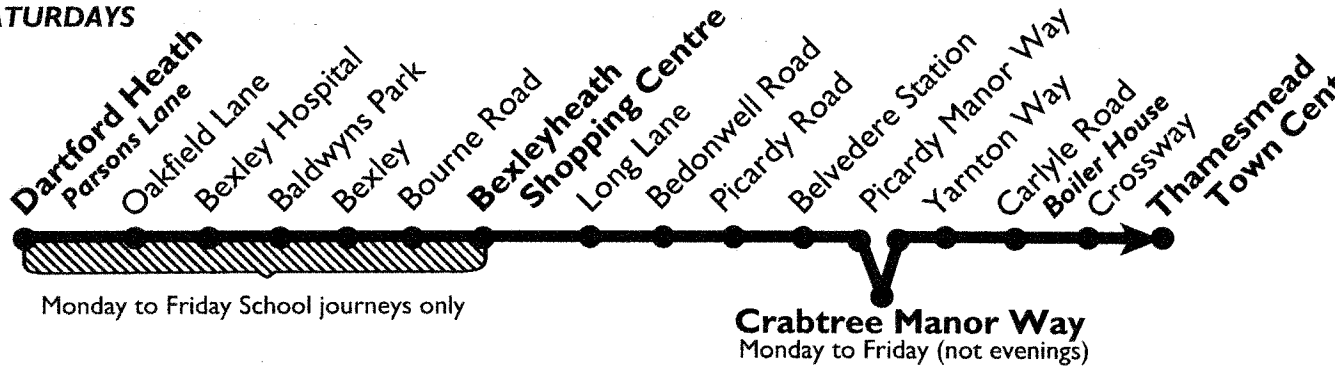

401 MONDAYS-SATURDAYS

OUTSIDE FARE ZONES

ZONE 4(5,6)

Mondays to Fridays

Bexleyheath Shopping Centre ...	0610	0630	0650	0710	0730	0750	0810	0830	0850	0910	0930	0950	1010	1029	1049	1109	1129	1149
Long Lane Belvedere Road ...	0613	0633	0653	0713	0734	0754	0814	0834	0854	0914	0934	0954	1014	1033	1055	1115	1135	1155
Belvedere Station Belvedere ...	0620	0640	0700	0720	0742	0802	0822	0842	0902	0922	0942	1002	1022	1042	1104	1124	1144	1204
Lower Belvedere Crabtree Manorway	0623	0643	0703	0723	0745	0805	0825	0845	0905	0925	0945	1005	1025	1045	1107	1127	1147	1207
Thamesmead Alsike Road ...	0627	0647	0707	0727	0749	0809	0829	0849	0909	0929	0949	1009	1029	1049	1111	1131	1151	1211
Thamesmead Town Centre ...	0636	0656	0716	0736	0759	0819	0839	0859	0919	0939	0959	1019	1040	1100	1122	1142	1202	1222
Dartford Heath Parsons Lane ...	...	...	...	...	...	...	...	...	...	...	...	SD	...	SD	1552s	SD	SD	...
Bexley Library ...	...	...	...	...	...	...	...	...	...	...	...	...	...	...	1601s	...	1610	...
Bexleyheath Shopping Centre ...	1209	1229	1249	1309	1329	1349	1409	1429	1449	1509	1529	1545	1548	1602	1608	1615	1617	1633
Long Lane Belvedere Road ...	1215	1235	1255	1315	1335	1355	1415	1435	1455	1515	1535	1552	1555	1609	1615	1622	1624	1639
Belvedere Station Belvedere ...	1224	1244	1304	1324	1344	1404	1424	1444	1504	1524	1544	1601	1604	1618	1624	1631	1633	1648
Lower Belvedere Crabtree Manorway	1227	1247	1307	1327	1347	1407	1427	1447	1507	1527	1547	...	1607	1621	1627	...	1636	1651
Thamesmead Alsike Road ...	1231	1251	1311	1331	1351	1411	1431	1451	1511	1531	1552	...	1612	1626	1632	...	1640	1655
Thamesmead Town Centre ...	1242	1302	1322	1342	1402	1422	1442	1502	1522	1543	1604	...	1624	1638	1643	...	1651	1706
Bexleyheath Shopping Centre ...	1651	1711	1731	1751	1811	1831	1850	1910	1940	2010	2040	2110	2140	2210	2240	2310		
Long Lane Belvedere Road ...	1657	1717	1737	1757	1817	1835	1854	1914	1944	2014	2044	2114	2144	2214	2244	2314		
Belvedere Station Belvedere ...	1706	1726	1746	1806	1826	1842	1901	1921	1951	2021	2051	2121	2151	2221	2251	2321		
Lower Belvedere Crabtree Manorway	1709	1729	1749	1809	1829	1845	↓	↓	↓	↓	↓	↓	↓	↓	↓	↓		
Thamesmead Alsike Road ...	1713	1733	1753	1813	1833	1849	1906	1926	1956	2026	2056	2126	2156	2226	2256	2326		
Thamesmead Town Centre ...	1724	1744	1804	1824	1842	1858	1915	1935	2005	2035	2105	2135	2205	2235	2305	2335		

Saturdays