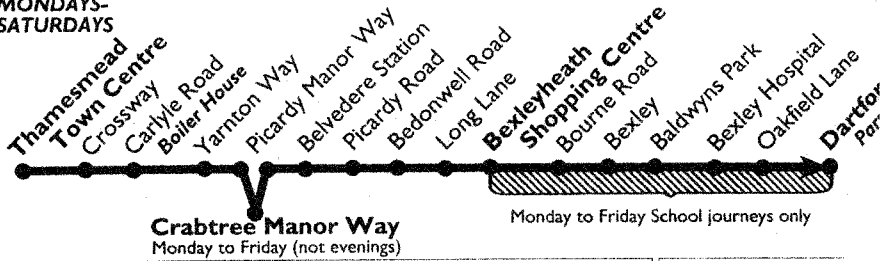

401 MONDAYS-SATURDAYS

ZONE 4(5,6)

OUTSIDE FARE ZONES

Mondays to Fridays

	0605	0625	0645	0705	0723	0731	SD	SD	0744	0804	0824	0844	0904	0924	0944	1004	1026	1047
Thamesmead Town Centre	...	...	...	...	...	...	0731	A	0744	0804	0824	0844	0904	0924	0944	1004	1026	1047
Thamesmead Alske Road	0617	0637	0657	0717	0735	0744	0754	0757	0817	0837	0857	0857	0917	0937	0957	1017	1039	1059
Lower Belvedere Crabtree Manorway	0622	0642	0702	0722	0740	0749	0759	0802	0822	0842	0902	0922	0942	1002	1022	1043	1103	
Belvedere Station Belvedere	0624	0644	0704	0724	0742	0751	0801	0804	0824	0844	0904	0924	0944	1004	1024	1045	1105	
Long Lane Belvedere Road	0630	0650	0710	0730	0751	0800	0810	0813	0833	0853	0913	0933	0953	1013	1033	1053	1113	
Bexleyheath Shopping Centre	0633	0653	0713	0735	0756	0805	0815	0818	0838	0858	0918	0938	0958	1018	1038	1058	1118	
Bexley Library	...	...	...	...	...	0813	...	0826s	0846s	...	...	...	...	...	...	...	...	...
Dartford Heath Parsons Lane	...	...	...	...	...	...	...	0834s	...	...	...	...	...	...	...	...	...	...

Thamesmead Town Centre	1127	Then at these	47	07	27		1447	1507	1527	1548	1609	1629	1649	1709	1729	1749	1809
Thamesmead Alske Road	1139		59	19	39		1459	1519	1539	1600	1621	1641	1701	1721	1741	1801	1821
Lower Belvedere Crabtree Manorway	1143	minutes	03	23	43	UNTIL	1503	1523	1544	1605	1626	1645	1705	1725	1745	1805	1825
Belvedere Station Belvedere	1145	past	05	25	45		1505	1525	1547	1608	1629	1647	1707	1727	1747	1807	1827
Long Lane Belvedere Road	1153	each	13	33	53		1513	1533	1555	1616	1637	1655	1715	1735	1755	1815	1835
Bexleyheath Shopping Centre	1158	hour	18	38	58		1518	1538	1600	1621	1642	1700	1720	1740	1800	1820	1839

Thamesmead Town Centre	1849	1910	1930	1950	2010	2040	2110	2140	2210	2240	2310	2343
Thamesmead Alske Road	1900	1921	1941	2001	2021	2051	2121	2151	2221	2251	2321	2354
Lower Belvedere Crabtree Manorway	1906	1926	1946	2006	2026	2056	2126	2156	2226	2256	2326	2359
Belvedere Station Belvedere	1912	1932	1952	2012	2032	2102	2132	2202	2232	2302	2332	0005
Long Lane Belvedere Road	1916	1936	1956	2016	2036	2106	2136	2206	2236	2306	2336	0009
Bexleyheath Shopping Centre												

Saturdays

Thamesmead Town Centre	0704	0734	0804	0824	0844	0904	0924	0946	1006	Then at these	26	46	06
Thamesmead Alske Road	0716	0746	0816	0836	0856	0916	0936	0958	1019	minutes	39	59	19
Belvedere Station Belvedere	0721	0751	0821	0841	0901	0921	0941	1003	1024	past each	44	04	24
Long Lane Belvedere Road	0728	0758	0828	0848	0908	0928	0948	1012	1033	hour	53	13	33
Bexleyheath Shopping Centre	0732	0802	0832	0852	0912	0932	0952	1017	1038		58	18	38

Thamesmead Town Centre	1910	1940	2010	2040	2110	2140	2210	2240	2310	2343
Thamesmead Alske Road	1921	1951	2021	2051	2121	2151	2221	2251	2321	2354
Belvedere Station Belvedere	1926	1956	2026	2056	2126	2156	2226	2256	2326	2359
Long Lane Belvedere Road	1932	2002	2032	2102	2132	2202	2232	2302	2332	0005
Bexleyheath Shopping Centre	1936	2006	2036	2106	2136	2206	2236	2306	2336	0009

No service on Sundays or Public Holidays A special service operates on Good Friday

A—Starts from Yarnton Way/Harrow Manor Way at 0751.

SD or s—Schooldays only.