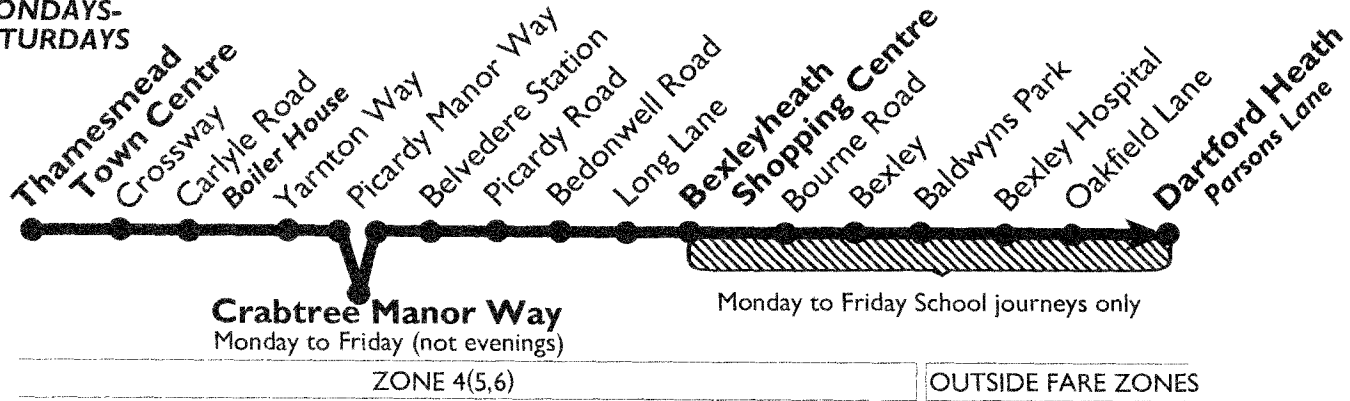

401 MONDAYS-SATURDAYS

Mondays to Fridays

Thamesmead Town Centre ...	0605	0625	0645	0705	0723	SD	SD													
Thamesmead <i>Alsike Road</i> ...	0617	0637	0657	0717	0735	0744	0754	0757	0817	0837	0857	0917	0937	0957	1017	1039	1059	1119		
Lower Belvedere <i>Crabtree Manorway</i> ...	0622	0642	0702	0722	0740	0749	0759	0802	0822	0842	0902	0922	0942	1002	1022	1043	1103	1123		
Belvedere Station <i>Belvedere</i> ...	0624	0644	0704	0724	0742	0751	0801	0804	0824	0844	0904	0924	0944	1004	1024	1045	1105	1125		
Long Lane <i>Belvedere Road</i> ...	0630	0650	0710	0730	0751	0800	0810	0813	0833	0853	0913	0933	0953	1013	1033	1053	1113	1133		
Bexleyheath Shopping Centre ...	0633	0653	0713	0735	0756	0805	0815	0818	0838	0858	0918	0938	0958	1018	1038	1058	1118	1138		
Bexley Library ...	...	...	...	...	...	...	...	0813	...	0826s	0846s	...	...	...	...	...	...	...	...	...
Dartford Heath Parsons Lane ...	...	...	...	...	...	...	...	...	...	0834s	...	...	...	...	...	...	...	...	...	...
Thamesmead Town Centre ...	1127	Then at	47	07	27			1447	1507	1527	1548	1609	1629	1649	1709	1729	1749	1809	1829	
Thamesmead <i>Alsike Road</i> ...	1139	these	59	19	39			1459	1519	1539	1600	1621	1641	1701	1721	1741	1801	1821	1841	
Lower Belvedere <i>Crabtree Manorway</i> ...	1143	minutes	03	23	43	UNTIL		1503	1523	1544	1605	1626	1645	1705	1725	1745	1805	1825	1845	
Belvedere Station <i>Belvedere</i> ...	1145	past	05	25	45			1505	1525	1547	1608	1629	1647	1707	1727	1747	1807	1827	1847	
Long Lane <i>Belvedere Road</i> ...	1153	each	13	33	53			1513	1533	1555	1616	1637	1655	1715	1735	1755	1815	1835	1853	
Bexleyheath Shopping Centre ...	1158	hour	18	38	58			1518	1538	1600	1621	1642	1700	1720	1740	1800	1820	1839	1857	
Thamesmead Town Centre ...	1849	1910	1930	1950	2010	2040	2110	2140	2210	2240	2310	2343								
Thamesmead <i>Alsike Road</i> ...	1900	1921	1941	2001	2021	2051	2121	2151	2221	2251	2321	2354								
Lower Belvedere <i>Crabtree Manorway</i> ...	1904	↓	↓	↓	↓	↓	↓	↓	↓	↓	↓	↓								
Belvedere Station <i>Belvedere</i> ...	1906	1926	1946	2006	2026	2056	2126	2156	2226	2256	2326	2359								
Long Lane <i>Belvedere Road</i> ...	1912	1932	1952	2012	2032	2102	2132	2202	2232	2302	2332	0005								
Bexleyheath Shopping Centre ...	1916	1936	1956	2016	2036	2106	2136	2206	2236	2306	2336	0009								

Saturdays

Thamesmead Town Centre ...	0704	0734	0804	0824	0844	0904	0924	0946	1006	Then at	26	46	06				1726	1746	1806	1838
Thamesmead <i>Alsike Road</i> ...	0716	0746	0816	0836	0856	0916	0936	0958	1019	these	39	59	19				1739	1759	1817	1849
Belvedere Station <i>Belvedere</i> ...	0721	0751	0821	0841	0901	0921	0941	1003	1024	minutes	44	04	24	UNTIL			1744	1804	1822	1854
Long Lane <i>Belvedere Road</i> ...	0728	0758	0828	0848	0908	0928	0948	1012	1033	past each	53	13	33				1753	1812	1830	1902
Bexleyheath Shopping Centre ...	0732	0802	0832	0852	0912	0932	0952	1017	1038	hour	58	18	38				1758	1816	1834	1906
Thamesmead Town Centre ...	1910	1940	2010	2040	2110	2140	2210	2240	2310	2343										
Thamesmead <i>Alsike Road</i> ...	1921	1951	2021	2051	2121	2151	2221	2251	2321	2354										
Belvedere Station <i>Belvedere</i> ...	1926	1956	2026	2056	2126	2156	2226	2256	2326	2359										
Long Lane <i>Belvedere Road</i> ...	1932	2002	2032	2102	2132	2202	2232	2302	2332	0005										
Bexleyheath Shopping Centre ...	1936	2006	2036	2106	2136	2206	2236	2306	2336	0009