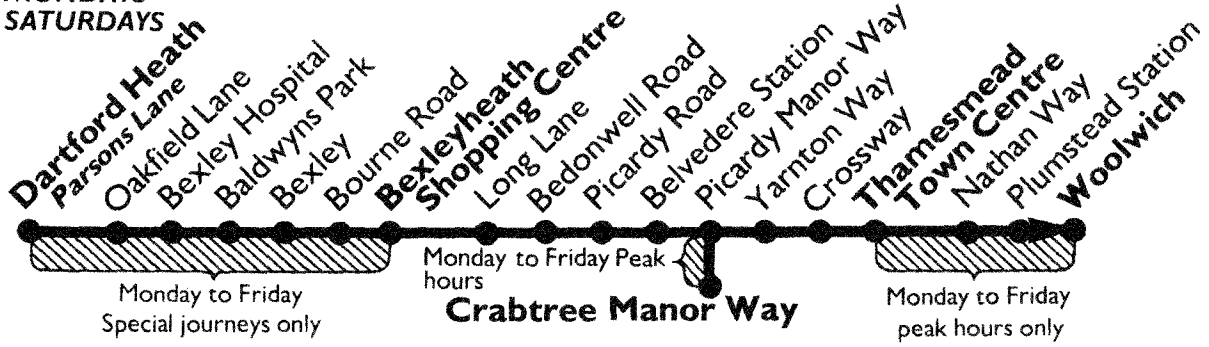

401

MONDAYS - SATURDAYS

OUTSIDE FARE ZONES

ZONE 4/5

Mondays to Fridays