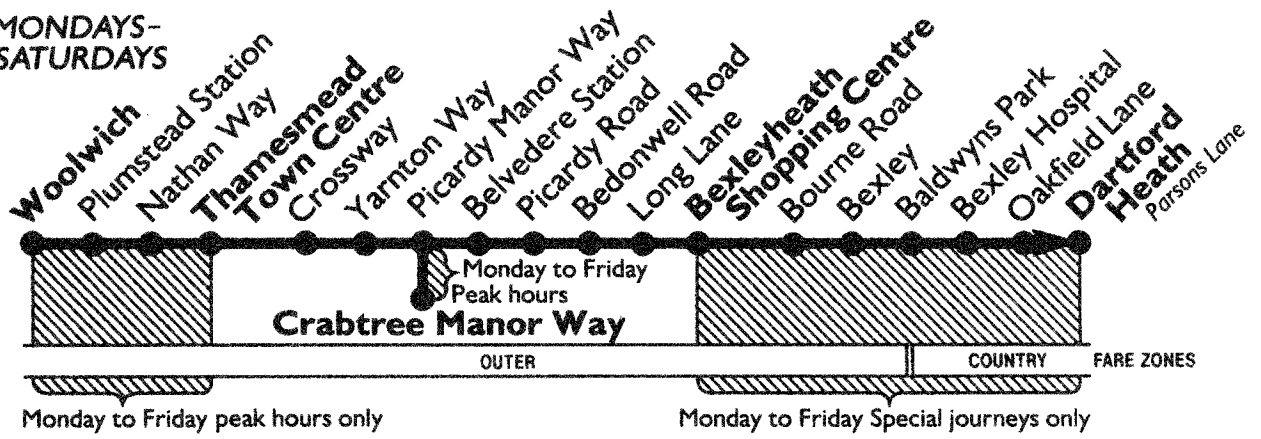

For information about all London Transport services, please telephone 01-222 1234 at anytime, day or night.

401 MONDAYS-SATURDAYS

Please have your fare ready to **PAY THE DRIVER**

Mondays to Fridays

Woolwich High Street	0648	0724	0803	0843
Woolwich Arsenal Station	0651	0727	0807	0847
Plumstead Bus Garage	0655	0731	0811	0851
Woolwich Industrial Estate	0659	0736	0816	0856
Thamesmead Bentham Road	0703	0740	0820	0900
Thamesmead Town Centre	0608	0628	0648	0707	0725	0734	0744	0804	0824	0844	0904	0925	Then at	45	05	25	1545
Thamesmead Alsike Road	0616	0636	0656	0715	0733	0743	0753	0813	0833	0853	0913	0934	these	54	14	34	1554
Lower Belvedere Crabtree Manorway	0620	0640	0700	0719	0737	0747	0757	0817	0837	0857	0917	↓	minutes	↓	↓	↓	UNTIL	↓
Belvedere Station Belvedere	0622	0642	0702	0721	0739	0749	0759	0819	0839	0859	0919	0939	past	59	19	39	1559
Long Lane Belvedere Road	0630	0650	0710	0729	0750	0800	0810	0830	0850	0910	0930	0950	each	10	30	50	1610
Bexleyheath Shopping Centre	0634	0654	0714	0733	0755	0805	0815	0835	0855	0915	0935	0955	hour	15	35	55	1615
Bexley Library	0812	0822	0842
Dartford Heath Parsons Lane	0831
Woolwich High Street	1541	1621	1701	1741	1822
Woolwich Arsenal Station	1546	1626	1706	1746	1827
Plumstead Bus Garage	1551	1631	1711	1751	1832
Woolwich Industrial Estate	1556	1636	1716	1756	1836
Thamesmead Bentham Road	1600	1640	1720	1800	1840
Thamesmead Town Centre	1604	1624	1644	1704	1724	1744	1804	1824	1844	1859	1919	1940	Then at	10	40	2340
Thamesmead Alsike Road	1613	1633	1653	1713	1733	1753	1813	1833	1852	1907	1927	1948	these	18	48	2348
Lower Belvedere Crabtree Manorway	1617	1637	1657	1717	1737	1757	1817	1837	1856	1911	1931	↓	minutes	↓	↓	↓	UNTIL	↓
Belvedere Station Belvedere	1619	1639	1659	1719	1739	1759	1819	1839	1858	1913	1933	1953	past	23	53	2353
Long Lane Belvedere Road	1630	1650	1710	1730	1750	1810	1830	1847	1906	1921	1941	2001	each	31	01	0001
Bexleyheath Shopping Centre	1635	1655	1715	1735	1755	1815	1834	1851	1910	1925	1945	2005	hour	35	05	0005