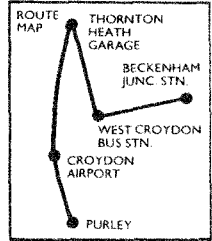

Pay as you enter bus, please have your fare ready.

Monday to Friday
except evenings

Mondays to Fridays