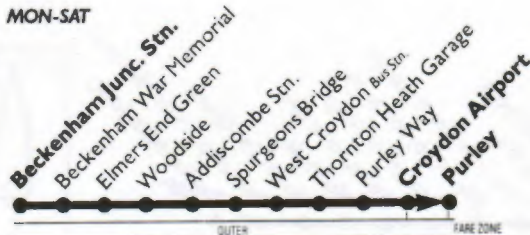

Pay as you enter bus, please have your fare ready.

Mondays to Fridays
except evenings

Mondays to Fridays