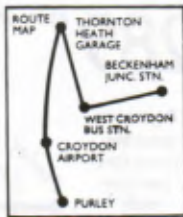

Pay as you enter bus, please have your fare ready.

Mondays to Fridays
except evenings

Mondays to Fridays