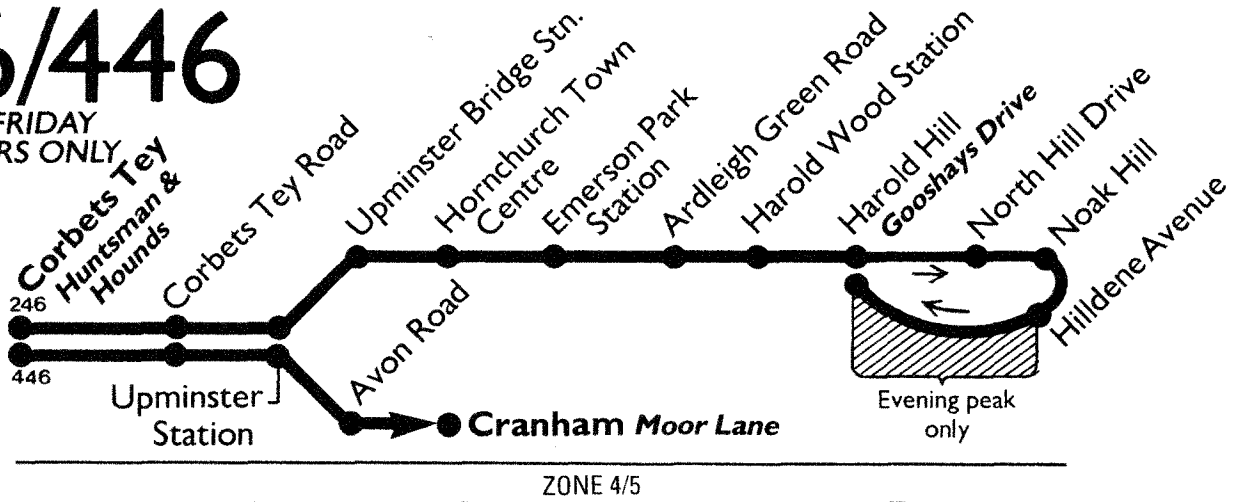

246/446

MONDAY - FRIDAY
PEAK HOURS ONLY

ZONE 4/5

Mondays to Fridays

Corbets Tey Huntsman & Hounds ...	246	446	246	446	246	446	446	246
Upminster Park Estate ...	0652	0710	0732	0747	0801	0817	0836	...
Cranham Moor Lane ...	↓	↓	↓	↓	↓	↓	↓	0834
Upminster Station ⇌ ...	0700	0718	0740	0756	0810	0826	0844	0844

Train connections to London									
Upminster Station	depart	0709	0724	0745	0802	0818	0832	...	0848
Fenchurch Street Station	arrive	0733	0745	0809	0826	0842	0855	...	0912

Cranham Moor Lane ...	↓	0726	↓	0804	↓	0834	...	↓
Hornchurch Town Centre ...	0709	...	0751	...	0821	...	...	0855
Ardleigh Green Spencers Arms ...	0715	...	0758	...	0828	...	...	0901
Harold Wood Station ⇌ ...	0721	...	0804	...	0834	...	...	0907
Harold Hill Gooshays Drive ...	0727	...	0810	...	0840	...	...	0913

Corbets Tey Huntsman & Hounds ...	246	246	246	246	246	446	246	446	246	446	246	446	446
Cranham Moor Lane ...	...	SD	1539	1602	↓	↓	↓	↓	↓	↓	↓	↓	↓

Train connections from London																
Fenchurch Street Station	depart	...	...	...	1545	1612	1638	...	1709	1719	1739	1749	1804	1809	1842	...
Upminster Station	arrive	...	...	...	1607	1634	1700	...	1731	1741	1801	1811	1826	1831	1904	...

Upminster Station ⇌ ...	1523a	1540	1547	1610	1640	1705	1712	1735	1743	1805	1813	1830	1841	1908	1929
Cranham Moor Lane ...	↓	1547	↓	↓	↓	1714	↓	1744	↓	1814	↓	1839	↓	1916	1937
Hornchurch Town Centre ...	1530	C	1558	1621	1651	...	1723	...	1753	...	1823	...	1850	...	...
Ardleigh Green Spencers Arms ...	1537	...	1605	1628	1658	...	1730	...	1800	...	1829	...	1856	...	...
Harold Wood Station ⇌ ...	1544	...	1612	1635	1705	...	1737	...	1807	...	1836	...	1902	...	...
Harold Hill Gooshays Drive ...	1551	...	1619	1641	1711	...	1743	...	1813	...	1842	...	1908	...	...
Noak Hill Straight Road ...	...	...	...	1644	1714	...	1746	...	1816	...	1845	...	1911	...	...
Harold Hill Gooshays Drive ...	...	...	...	1647	1717	...	1749	...	1819	...	1848	...	1914	...	...

No service on Saturdays, Sundays or Public Holidays

a - Time at Upminster St. Laurences Church.
C - Continues to Upminster Park Estate Weycross Road, arriving at 1550.
SD - Schooldays only.

**LONDON
TRANSPORT
SERVICE**

Operated by Ensignbus

If you have any comments regarding this service, please contact: Head of Public Relations.
London Transport, 55 Broadway, London SW1H 0BD.

We do all we can to run the services shown but circumstances beyond our control mean that we may not always succeed. Sunday services generally run on Public Holidays. Special services run during the Christmas and New Year Holiday, with no buses on Christmas Day.

Travel Information
071-222 1234