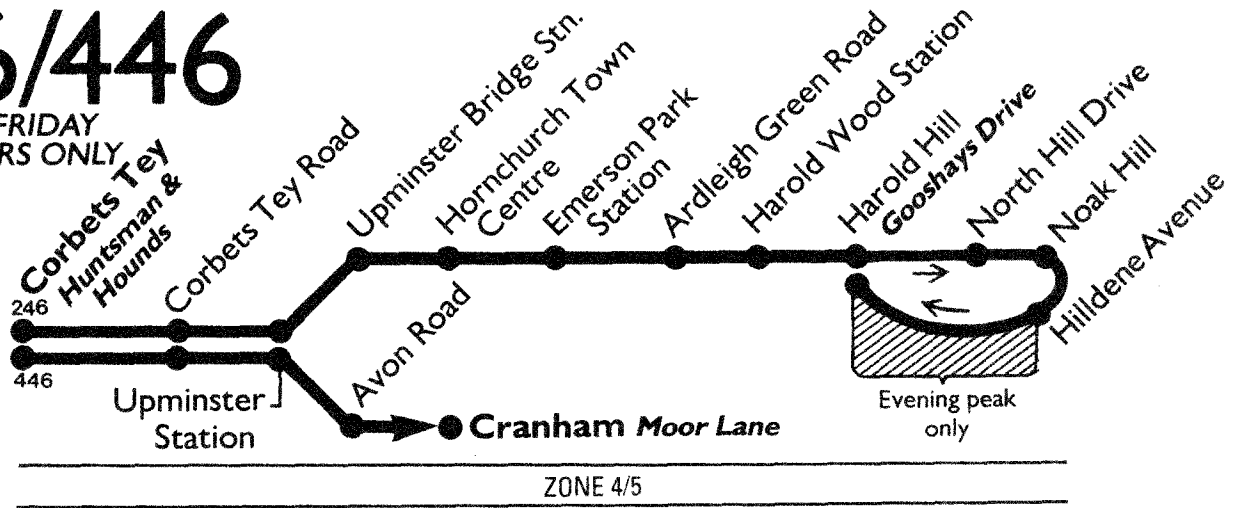

246/446

MONDAY - FRIDAY
PEAK HOURS ONLY

ZONE 4/5

Mondays to Fridays

Corbets Tey Huntsman & Hounds	246	446	246	446	246	446	446	246	
Upminster Park Estate	0652	0710	0732	0747	0801	0817	0836	0834	0837
Cranham Moor Lane								0837	0844
Upminster Station	0700	0718	0740	0756	0810	0826	0844	0844	

Train connections to London									
Upminster Station	depart	0707	0723	0747	0802	0816	0831	....	0850
Fenchurch Street Station	arrive	0729	0743	0809	0824	0837	0852	....	0911

Cranham Moor Lane	....	↓	0726	↓	0804	↓	0834	....	↓
Hornchurch Town Centre	....	0709	....	0751	....	0821	....	....	0855
Ardleigh Green Spencers Arms	....	0715	....	0758	....	0828	....	....	0901
Harold Wood Station	....	0721	....	0804	....	0834	....	....	0907
Harold Hill Gooshays Drive	....	0727	....	0810	....	0840	....	....	0913

Corbets Tey Huntsman & Hounds	246	246	246	246	246	446	246	446	246	446	246	446	246	446	446	
Cranham Moor Lane	....	....	....	....	....	1632	1656	1703	1726	1734	1756	1804	1821	1833	1900	1922
	....	....	....	....	....	↓	↓	↓	↓	↓	↓	↓	↓	↓	↓	↓

Train connections from London																
Fenchurch Street Station	depart	....	....	....	1542	1612	1638	....	1709	1719	1739	1749	1804	1809	1842	....
Upminster Station	arrive	....	....	....	1604	1634	1700	....	1731	1741	1801	1811	1826	1831	1904	....

Upminster Station	....	....	....	....	1540	1547	1610	1640	1705	1712	1735	1743	1805	1813	1830	1841	1908	1929
Cranham Moor Lane	....	....	....	....	1547	↓	↓	↓	1714	↓	1744	↓	1814	↓	1839	↓	1916	1937
Hornchurch Town Centre	....	1530	C	1558	1621	1651	....	1723	....	1753	....	1823	....	1850	....	....	....	....
Ardleigh Green Spencers Arms	....	1537	....	1605	1628	1658	....	1730	....	1800	....	1829	....	1856	....	....	....	....
Harold Wood Station	....	1544	....	1612	1635	1705	....	1737	....	1807	....	1836	....	1902	....	....	....	....
Harold Hill Gooshays Drive	....	1551	....	1619	1641	1711	....	1743	....	1813	....	1842	....	1908	....	....	....	....
Noak Hill Straight Road	....	....	....	....	1644	1714	....	1746	....	1816	....	1845	....	1911	....	....	....	....
Harold Hill Gooshays Drive	....	....	....	....	1647	1717	....	1749	....	1819	....	1848	....	1914	....	....	....	....

No service on Saturdays, Sundays or Public Holidays

C - Continues to Upminster Park Estate Weycross Road arriving at 1550.
SD - Schooldays only.

A London Transport service— operated by Ensignbus.

If you have any comments regarding this service, please contact: The Press and Public Relations Officer, London Regional Transport, 55 Broadway, London SW1H 0BD.

We do all we can to run the services shown but circumstances beyond our control mean that we may not always succeed. Sunday services generally run on Public Holidays. Special services run during the Christmas and New Year Holiday, with no buses on Christmas Day.

Travel Information

01-222 1234