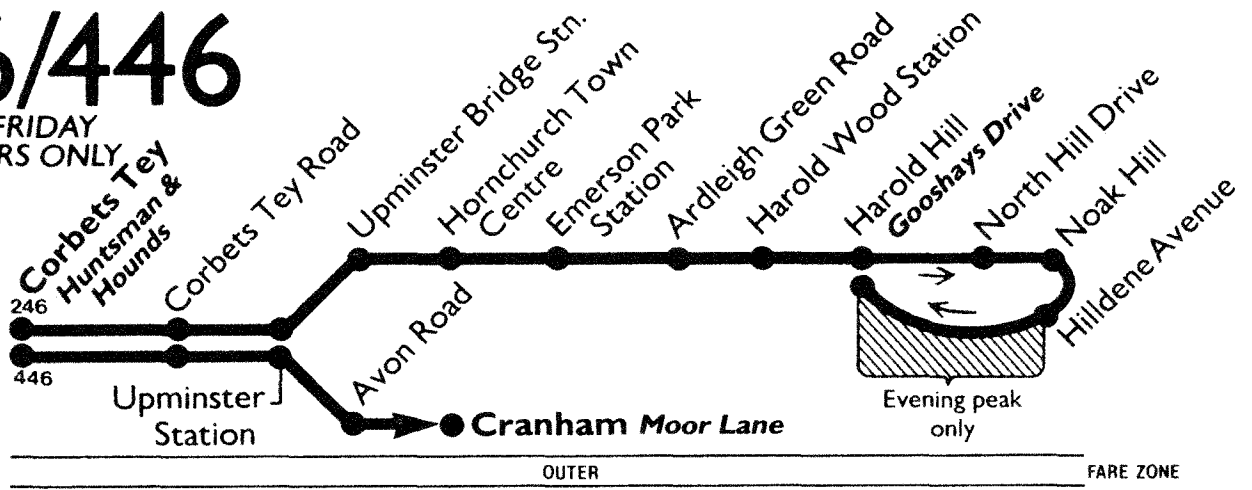

246/446

MONDAY - FRIDAY
PEAK HOURS ONLY

Please
have your
fare
ready to

**PAY THE
DRIVER**

Mondays to Fridays

Corbets Tey Huntsman & Hounds	0702	0717	0732	0747	0801	0816	0833	0842	.....	.....	.....
Cranham Moor Lane	.....	.....	.....	.....	.....	.....	.....	.....	.....	.....	.....
Upminster Station	0710	0725	0740	0755	0810	0825	0840	0850	.....	.....	.....
Cranham Moor Lane	.....	.....	.....	.....	.....	.....	.....	.....	.....	.....	.....
Hornchurch Town Centre	0720	.....	0751	.....	0821	.....	0851	.....	.....	.....	.....
Ardleigh Green Spencers Arms	0726	.....	0758	.....	0828	.....	0858	.....	.....	.....	.....
Harold Wood Station	0731	.....	0803	.....	0833	.....	0903	.....	.....	.....	.....
Harold Hill Gooshays Drive	0736	.....	0809	.....	0839	.....	0909	.....	.....	.....	.....
.....	.....	.....	.....	446	.....	446	.....	446	.....	446	.....
Corbets Tey Huntsman & Hounds	.....	.....	1632	1646	1701	1716	1731	1746	1801	1817	1832
Cranham Moor Lane	1539	1602	.....	.....	.....	.....	.....	.....	.....	.....	.....
Upminster Station	1547	1610	1640	1655	1710	1725	1740	1755	1810	1825	1840
Cranham Moor Lane	.....	.....	.....	1704	.....	1734	.....	1804	.....	1834	.....
Hornchurch Town Centre	1558	1621	1651	.....	1721	.....	1751	.....	1820	.....	1849
Ardleigh Green Spencers Arms	1605	1628	1658	.....	1728	.....	1758	.....	1826	.....	1855
Harold Wood Station	1610	1633	1704	.....	1734	.....	1804	.....	1832	.....	1900
Harold Hill Gooshays Drive	1616	1639	1710	.....	1740	.....	1810	.....	1838	.....	1905
Noak Hill Straight Road	.....	1642	1713	.....	1743	.....	1813	.....	1841	.....	1908
Harold Hill Gooshays Drive	.....	1645	1716	.....	1746	.....	1816	.....	1844	.....	1911

No service on Saturdays, Sundays or Public Holidays

A London Transport service – operated by Ensignbus.

If you have any comments regarding this service, please contact: The Press and Public Relations Officer, London Regional Transport, 55 Broadway, London SW1H 0BD. Telephone 01-222 5600.

We do all we can to run the services shown but circumstances beyond our control mean that we may not always succeed. Sunday services generally run on Public Holidays. Special services run during the Christmas and New Year Holiday with no buses on Christmas Day.

For information about all London Transport services, please telephone 01-222 1234 at anytime, day or night.