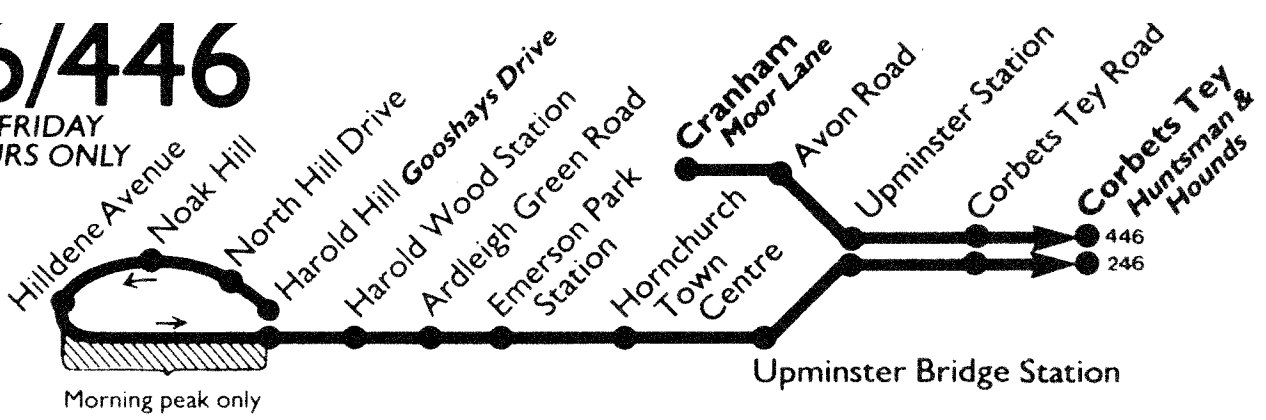

246/446

MONDAY - FRIDAY
PEAK HOURS ONLY

Please have your fare ready to

PAY THE DRIVER

Mondays to Fridays

Harold Hill Gooshays Drive	0719	0745	0815	0845									
Noak Hill Straight Road	0722	0748	SD	0818	0848								
Harold Hill Gooshays Drive	0725	0751	0756	0821	0851								
Harold Wood Station	0730	0758	0803	0828	0858								
Ardleigh Green Spencers Arms	0735	0804	0809	0834	0904								
Hornchurch Town Centre	0741	446 0811	0816	446 0841	0911								
Cranham Moor Lane	↓	0750	↓	0820	↓								
Upminster Station	0750	0759	0820	0825	0829	0850							
Cranham Moor Lane	↓	↓	0827	0832	↓	↓							
Corbets Tey Huntsman & Hounds	0757	0807	0837	0857									
Harold Hill Gooshays Drive	1551	1621	1651	1721	1751	1821	1848						
Harold Wood Station	1557	1627	1657	1727	1757	1827	1854						
Ardleigh Green Spencers Arms	1603	1633	1703	1733	1803	1833	1859						
Hornchurch Town Centre	1610	1640	446 1710	446 1740	446 1810	446 1839	446 1904						
Cranham Moor Lane	↓	446 ↓	1655 ↓	1725 ↓	1755 ↓	1825 ↓	1852 ↓						
Upminster Station	1619	1634	1649	1704	1719	1734	1749	1804	1819	1833	1847	1859	1912
Cranham Moor Lane	↓	↓	↓	↓	↓	↓	↓	↓	↓	↓	↓	↓	↓
Corbets Tey Huntsman & Hounds	1627	1642	1657	1712	1727	1742	1757	1812	1827	1840	1854	1905	1918