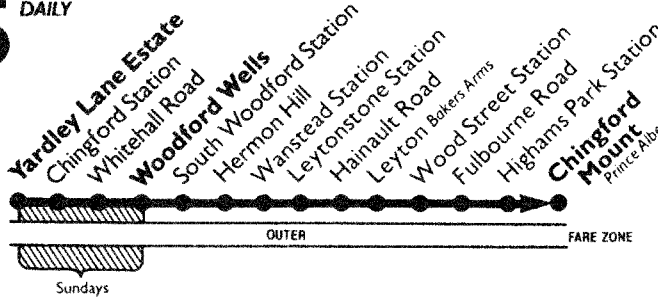

## Mondays to Fridays

Woodford Wells Horse & Well	08:53	09:12	09:24	09:37	09:55	10:15	10:35	10:55	11:15	11:37	12:02	12:25	12:45	13:05	13:25	13:45	14:05
Woodford Green Castle	08:56	09:15	09:27	09:40	09:58	10:18	10:38	10:58	11:19	11:40	12:05	12:28	12:48	13:08	13:28	13:48	14:08
South Woodford Station Cowsp Road	09:05	09:24	09:36	09:48	10:06	10:26	10:46	11:06	11:26	11:48	12:12	12:34	12:54	13:14	13:34	13:54	14:14
Wanstead Station	09:12	09:31	09:43	09:47	09:55	10:13	10:33	10:53	11:13	11:33	11:55	12:18	12:39	12:59	13:19	13:39	13:59
Leytonstone Green Man	09:17	09:36	09:48	09:52	10:00	10:18	10:38	10:58	11:18	11:38	12:00	12:22	12:43	13:03	13:23	13:43	14:03
Leytonstone Station	09:26	09:45	09:55	09:59	10:07	10:25	10:45	11:05	11:25	11:45	12:07	12:27	12:47	13:07	13:27	13:47	14:07
Leyton Bakers Arms	09:36	09:55	10:03b	10:07b	10:17	10:35	10:55	11:15	11:35	11:55	12:15	12:35	12:55	13:15	13:35	13:55	14:15
Wood Street Station	09:44	10:03	10:12	10:16	10:25	10:43	11:03	11:23	11:43	12:03	12:23	12:43	13:03	13:23	13:43	14:03	14:23
Highams Park Station	09:53	10:12	10:21	10:25	10:34	10:52	11:12	11:32	11:52	12:12	12:32	12:52	13:12	13:32	13:52	14:12	14:32
Chingford Mount Prince Albert	10:01	10:20	10:29	10:33	10:42	11:00	11:20	11:40	12:00	12:20	12:40	13:00	13:20	13:40	14:00	14:20	14:40