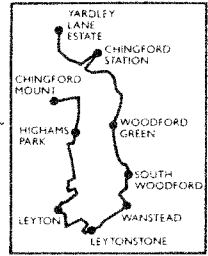

## Mondays to Fridays

Woodford Wells Horse & Well	08:53	09:12	09:24	09:37	09:55	10:15	10:35	10:55	11:15	11:37	12:02	12:25	12:45	13:05	13:25	13:45	14:05
Woodford Green Castle	08:56	09:15	09:27	09:40	09:58	10:18	10:38	10:58	11:19	11:40	12:05	12:28	12:48	13:08	13:28	13:48	14:08
South Woodford Station Cowsp Road	09:05	09:24	09:36	09:48	10:06	10:26	10:46	11:06	11:26	11:48	12:12	12:34	12:54	13:14	13:34	13:54	14:14
Wanstead Station	09:12	09:31	09:43	09:47	09:55	10:13	10:33	10:53	11:13	11:33	11:55	12:18	12:39	12:59	13:19	13:39	13:59
Leytonstone Green Man	09:17	09:36	09:48	09:52	10:00	10:18	10:38	10:58	11:18	11:38	12:00	12:22	12:43	13:03	13:23	13:43	14:03
Leytonstone Station	09:26	09:45	09:55	09:59	10:07	10:25	10:45	11:05	11:25	11:45	12:07	12:27	12:47	13:07	13:27	13:47	14:07
Leyton Bakers Arms	09:36	09:55	10:03b	10:07b	10:17	10:35	10:55	11:15	11:35	11:55	12:15	12:35	12:55	13:15	13:35	13:55	14:15
Wood Street Station	09:44	10:03	10:12	10:16	10:25	10:43	11:03	11:23	11:43	12:03	12:23	12:43	13:03	13:23	13:43	14:03	14:23
Highams Park Station	09:53	10:12	10:21	10:25	10:34	10:52	11:12	11:32	11:52	12:12	12:32	12:52	13:12	13:32	13:52	14:12	14:32
Chingford Mount Prince Albert	10:01	10:20	10:29	10:33	10:42	11:00	11:20	11:40	12:00	12:20	12:40	13:00	13:20	13:40	14:00	14:20	14:40