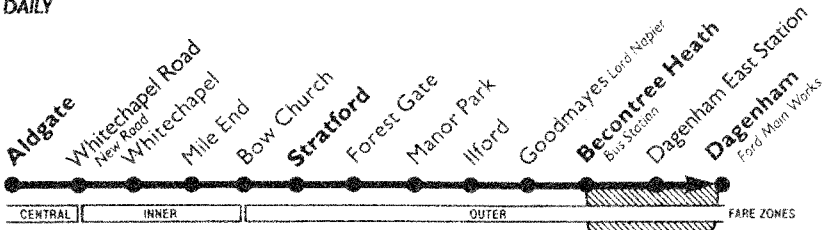

Please have your fare ready to **PAY THE DRIVER**

Mon-Fri special journeys only

Mondays to Fridays

Aldgate Station	06:52	07:10	07:27	07:37	07:47	07:57	08:17	08:38	08:59
Mile End Gate	09:15	09:23	09:37	15:57	16:13	16:33	17:42	17:52	18:02
Mile End Station	07:03	07:21	07:39	07:49	07:59	08:09	08:25	08:46	09:06
Bow Church	07:06	07:24	07:43	07:53	08:03	08:13	08:33	08:54	09:14
Stratford Broadway	06:58	07:11	07:29	07:49	07:59	08:09	08:19	08:29	09:00
Forest Gate Green Street	07:05	07:18	07:37	07:57	08:07	08:17	08:27	08:47	09:08
Manor Park Broadway	07:06	07:21	07:40	08:00	08:10	08:20	08:30	08:50	09:11
Ilford Broadway	05:18	05:31	06:05	06:48	07:04	07:17	08:06	08:36	08:56
Goodmayes Lord Naper	05:28	05:41	06:02	06:15	06:25	06:37	07:04	07:12	07:24
Becontree Heath Bus Station	05:34	05:49	06:09	06:21	06:32	06:45	07:12	07:20	07:32
Dagenham East Station	05:41	06:02					07:47	08:07	08:27
Dagenham Ford Main Works	05:50	06:37						08:47	09:17

Additional buses, Mondays to Fridays: Aldgate Station to Goodmayes Lord Naper (continuing to Seven Kings Garage via Goodmayes Road) at 08:07 and 08:27; Stratford Broadway (starting from Plastow Broadway via West Ham Lane) to Becontree Heath Bus Station at 07:20 and 07:38; Stratford Broadway (starting from Stratford Bus Station) to Becontree Heath Bus Station at 16:20 and 16:40; Goodmayes Lord Naper (starting from Seven Kings Garage via Ilford High Rd. & Green Lane) to Becontree Heath Bus Stn at 15:36, 16:17 & 16:37.

Saturdays

Aldgate Station	07:07	07:37	08:07	08:37	09:07	09:27	09:42	09:57	10:12
Mile End Gate	07:13	07:43	08:13	08:43	09:15	09:35	09:50	10:05	10:20
Mile End Station	07:17	07:47	08:17	08:47	09:20	09:46	09:55	10:10	10:25
Bow Church	07:20	07:50	08:20	08:50	09:24	09:44	09:59	10:14	10:29
Stratford Broadway	05:26	05:56	06:26	06:56	07:26	07:41	07:56	08:11	08:26
Forest Gate Green Street	05:33	06:03	06:33	07:03	07:33	07:48	08:03	08:18	08:33
Manor Park Broadway	05:35	06:05	06:35	07:05	07:35	07:50	08:05	08:20	08:35
Ilford Broadway	05:40	06:10	06:41	07:11	07:41	07:56	08:11	08:26	08:41
Goodmayes Lord Naper	05:50	06:20	06:51	07:21	07:51	08:06	08:21	08:36	08:51
Becontree Heath Bus Station	05:57	06:27	06:59	07:29	07:59	08:14	08:29	08:44	08:59

Sundays (and National Public Holidays)

Aldgate Station	07:51	08:21	08:51	09:21	09:43	10:01	10:13	10:28	10:43
Mile End Gate	07:57	08:27	08:57	09:27	09:51	10:09	10:21	10:36	10:51
Mile End Station	08:01	08:31	09:01	09:31	09:56	10:14	10:26	10:41	10:56
Bow Church	08:04	08:34	09:04	09:34	09:59	10:17	10:29	10:44	10:59
Stratford Broadway	06:09	06:39	07:09	07:39	08:09	08:29	08:39	08:56	09:09
Forest Gate Green Street	06:10	06:16	06:46	07:16	07:46	08:16	08:36	08:46	09:03
Manor Park Broadway	06:12	06:18	06:48	07:18	07:48	08:18	08:38	08:48	09:05
Ilford Broadway	06:17	06:23	06:53	07:23	07:53	08:23	08:43	08:53	09:10
Goodmayes Lord Naper	B	06:33	07:03	07:33	08:03	08:33	B	09:03	B
Becontree Heath Bus Station	06:40	07:10	07:40	08:10	08:40	09:10	09:42	10:14	10:59