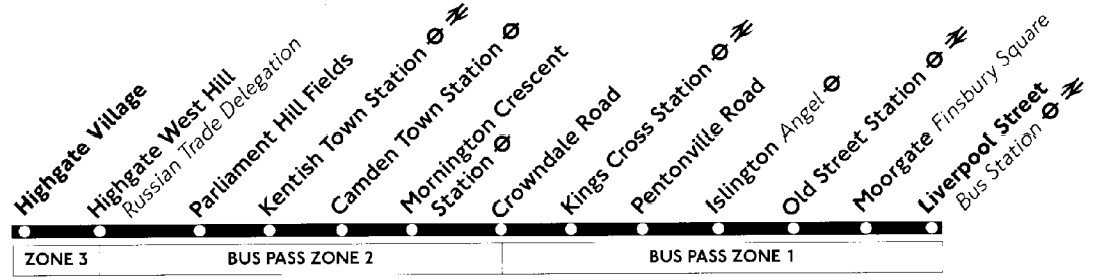

214

Daily

N214

Every night

Highgate Village - Camden Town - Liverpool Street

Mondays to Fridays

	N214	N214	N214	N214	N214	N214	N214	N214	N214	N214	N214	N214	N214	N214	N214	N214	N214	N214	
Highgate Village North Road	0025	0055	Then	25	55	0325	0355	0425	0445	0505	0525		0701				0935	1455	
Parliament Hill Fields	0029	0059	every	29	59	u	0329	0359	0429	0449	0509	0529	Then	0707	Then		0940	Then	1500
Kentish Town Station	0033	0103	30 mins,	33	03	n	0333	0403	0433	0453	0513	0533	about	0713	about		0948	about	1508
Camden Town Station	0038	0108	at these	38	08	t	0338	0408	0438	0458	0518	0538	every	0720	every		0957	every	1517
Kings Cross Station	0044	0114	mins	44	14	i	0344	0414	0444	0504	0524	0544	12	0729	7-8		1007	10	1527
Islington Angel	0048	0118	past	48	18	l	0348	0418	0448	0508	0528	0548	mins	0738	minutes		1014	mins	1534
Moorgate Finsbury Square	0054	0124	the	54	24		0354	0424	0454	0514	0534	0554	until	0747	until		1021	until	1541
Liverpool Street Bus Station	0057	0127	hour	57	27		0357	0427	0457	0517	0537	0557		0751			1025		1545
																			N214
Highgate Village North Road	1503			1800			2025	2040	2055	Then	10	25	40	55		2310	2325	2340	2355
Parliament Hill Fields	1508	Then		1805	Then		2029	2044	2059	every	14	29	44	59		2314	2329	2344	2359
Kentish Town Station	1516	about		1813	about		2033	2048	2103	15 minutes,	18	33	48	03		2318	2333	2348	0003
Camden Town Station	1525	every		1820	every		2038	2053	2108	at these	23	38	53	08	until	2323	2338	2353	0008
Kings Cross Station	1535	7-8		1830	12		2044	2059	2114	minutes	29	44	59	14		2329	2344	2359	0014
Islington Angel	1544	minutes		1839	mins		2048	2103	2118	past	33	48	03	18		2333	2348	0003	0018
Moorgate Finsbury Square	1551	until		1846	until		2054	2109	2124	the	39	54	09	24		2339	2354	0009	0024
Liverpool Street Bus Station	1555			1849			2057	2112	2127	hour	42	57	12	27		2342	2357	0012	0027