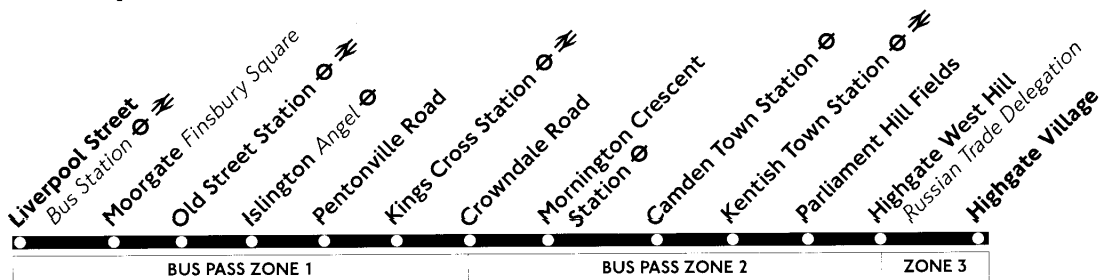

214

Daily

N214

Every night

Liverpool Street - Camden Town - Highgate Village

Mondays to Fridays

	N214	N214	N214	N214	N214	N214	N214	N214	N214	N214	N214	N214	N214	N214	N214	N214	N214	N214	N214
Liverpool Street Bus Station	0002	0032	Then	02	32	0402	0432	0502	0522	0542	0602	0615	0627	0639	0649	0659	0707		
Moorgate Finsbury Square	0006	0036	every	06	36	0406	0436	0506	0526	0546	0606	0619	0631	0643	0653	0703	0711		
Islington Angel	0012	0042	30 minutes,	12	42	0412	0442	0512	0532	0552	0612	0625	0637	0649	0659	0710	0718		
Kings Cross Station	0017	0047	at these	17	47	until	0417	0447	0517	0537	0557	0617	0630	0642	0654	0704	0717	0725	
Camden Town Station	0023	0053	minutes	23	53	0423	0453	0523	0543	0603	0623	0636	0648	0700	0713	0726	0734		
Kentish Town Station	0027	0057	past	27	57	0427	0457	0527	0547	0607	0627	0640	0652	0705	0718	0731	0741		
Parliament Hill Fields	0031	0101	the	31	01	0431	0501	0531	0551	0611	0631	0644	0657	0711	0725	0738	0748		
Highgate Village North Road	0035	0105	hour	35	05	0435	0505	0535	0555	0615	0635	0648	0702	0716	0730	0743	0753		
Liverpool Street Bus Station	0715	0955		1555		1925		2002		2102	2117	Then	32	47	02	17			0002
Moorgate Finsbury Square	0719	Then	0959	Then	1559	Then	1929	Then	2006	Then	2106	2121	every	36	51	06	21		0006
Islington Angel	0726	about	1007	about	1607	about	1937	about	2012	every	2112	2127	15 minutes,	42	57	12	27		0012
Kings Cross Station	0733	every	1015	every	1615	every	1943	every	2017	12	2117	2132	at these	47	02	17	32	until	0017
Camden Town Station	0743	7-8	1025	10	1627	7-8	1952	10	2023	mins	2123	2138	minutes	53	08	23	38		0023
Kentish Town Station	0750	mins	1033	mins	1636	mins	1956	mins	2027	until	2127	2142	past	57	12	27	42		0027
Parliament Hill Fields	0757	until	1040	until	1646	until	2000	until	2031		2131	2146	the	01	16	31	46		0031
Highgate Village North Road	0802		1045		1653		2004		2035		2135	2150	hour	05	20	35	50		0035

Saturdays