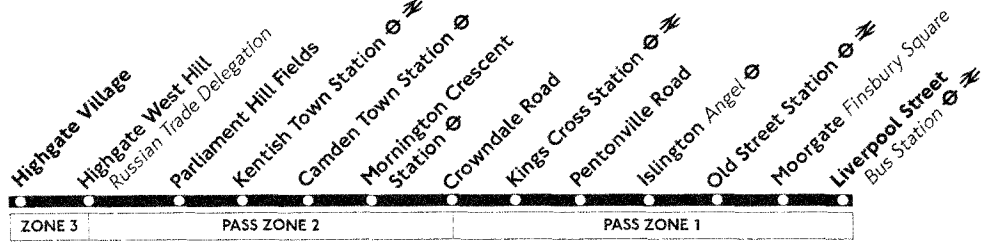

214

Daily

N214

Every night

Highgate Village - Camden Town - Liverpool Street

Bus Passes, LT Cards and Travelcards valid for one day cannot be used on Night Bus N214. Weekend Travelcards may be used during the night following the first day of validity only.

Mondays to Fridays

	N214	N214	N214	N214	N214	N214	N214	N214	N214	N214	N214	N214	N214	N214	N214			
Highgate Village North Road	0025	0055	Then	25	55	0325	0355	0425	0445	0505	0525		0626	0638	0935	1504		
Parliament Hill Fields	0029	0059	every	29	59	0329	0359	0429	0449	0509	0529	Then	0630	0642	Then	0940	Then	1509
Kentish Town Station	0033	0103	30 mins,	33	03	0333	0403	0433	0453	0513	0533	about	0634	0646	about	0946	about	1515
Camden Town Station	0038	0108	at these	38	08	0338	0408	0438	0458	0518	0538	every	0639	0651	every	0954	every	1523
Kings Cross Station	0044	0114	mins	44	14	0344	0414	0444	0504	0524	0544	12	0645	0657	7-8	1003	10	1532
Islington Angel	0048	0118	past	48	18	0348	0418	0448	0508	0528	0548	mins	0649	0701	mins	1010	mins	1540
Moorgate Finsbury Square	0054	0124	the	54	24	0354	0424	0454	0514	0534	0554	until	0655	0709	until	1017	until	1547
Liverpool Street Bus Station	0057	0127	hour	57	27	0357	0427	0457	0517	0537	0557		0658	0713	1021	until		1551

	N214	N214	N214	N214	N214	N214	N214	N214	N214	N214	N214	N214	N214	N214	N214	N214		
Highgate Village North Road	1512	1801		2025	2040	2055	Then		10	25	40	55		2310	2325	2340	2355	
Parliament Hill Fields	1517	Then	1806	Then	2029	2044	2059	every		14	29	44	59	2314	2329	2344	2359	
Kentish Town Station	1523	about	1813	about	2033	2048	2103	15 minutes,		18	33	48	03	2318	2333	2348	0003	
Camden Town Station	1531	every	1820	every	2038	2053	2108	at these		23	38	53	08	until	2323	2338	2353	0008
Kings Cross Station	1540	7-8	1829	12	2044	2059	2114	minutes		29	44	59	14		2329	2344	2359	0014
Islington Angel	1548	mins	1837	mins	2048	2103	2118	past		33	48	03	18		2333	2348	0003	0018
Moorgate Finsbury Square	1555	until	1844	until	2054	2109	2124	the		39	54	09	24		2339	2354	0009	0024
Liverpool Street Bus Station	1559	1847		2057	2112	2127	hour			42	57	12	27		2342	2357	0012	0027

Saturdays

	N214	N214	N214	N214	N214	N214	N214	N214	N214	N214	N214	N214	N214	N214	N214			
Highgate Village North Road	0025	0055	Then	25	55	0325	0355	0425	0445	0505	0525	0540		0755	0805	0815	1725	
Parliament Hill Fields	0029	0059	every	29	59	0329	0359	0429	0449	0509	0529	0544	Then	0759	0809	0819	Then	1730
Kentish Town Station	0033	0103	30 mins,	33	03	0333	0403	0433	0453	0513	0533	0548	every	0803	0814	0824	about	1736
Camden Town Station	0038	0108	at these	38	08	0338	0408	0438	0458	0518	0538	0553	15	0808	0820	0830	every	1744
Kings Cross Station	0044	0114	mins	44	14	0344	0414	0444	0504	0524	0544	0559	mins	0814	0827	0838	10	1751
Islington Angel	0048	0118	past	48	18	0348	0418	0448	0508	0528	0548	0603	until	0818	0832	0844	mins	1757
Moorgate Finsbury Square	0054	0124	the	54	24	0354	0424	0454	0514	0534	0554	0609		0824	0838	0850	until	1803
Liverpool Street Bus Station	0057	0127	hour	57	27	0357	0427	0457	0517	0537	0557	0612		0827	0841	0853		1807