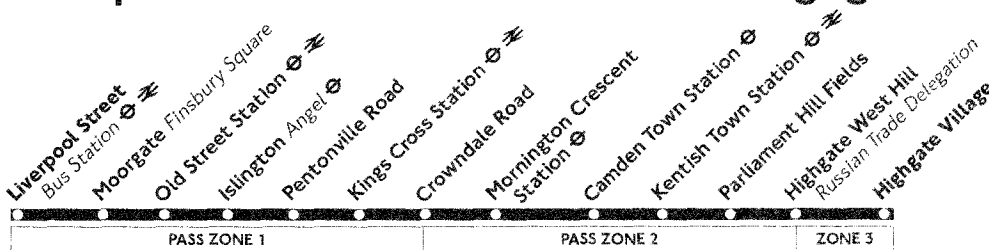

214

Daily

N214

Every night

Liverpool Street - Camden Town - Highgate Village

Bus Passes, LT Cards and Travelcards valid for one day cannot be used on Night Bus N214. Weekend Travelcards may be used during the night following the first day of validity only.

Mondays to Fridays

	N214	N214	N214	N214	N214	N214	N214	N214	N214	N214	N214	N214	N214	N214	N214	N214	N214	N214	N214	N214
Liverpool Street Bus Station ⇌	0002	0032	Then	02	32	0402	0432	0502	0522	0542	0602	0615	0627	0639	0651	0703	0711			
Moorgate Finsbury Square	0006	0036	every	06	36	0406	0436	0506	0526	0546	0606	0619	0631	0643	0655	0707	0715			
Islington Angel ⇌	0012	0042	30 minutes,	12	42	0412	0442	0512	0532	0552	0612	0625	0637	0649	0701	0714	0722			
Kings Cross Station ⇌	0017	0047	at these	17	47	until	0417	0447	0517	0537	0557	0617	0630	0642	0654	0708	0721	0729		
Camden Town Station ⇌	0023	0053	minutes	23	53		0423	0453	0523	0543	0603	0623	0636	0648	0702	0716	0729	0738		
Kentish Town Station ⇌	0027	0057	past	27	57		0427	0457	0527	0547	0607	0627	0640	0653	0707	0721	0734	0744		
Parliament Hill Fields	0031	0101	the	31	01		0431	0501	0531	0551	0611	0631	0644	0658	0712	0726	0740	0750		
Highgate Village North Road	0035	0105	hour	35	05		0435	0505	0535	0555	0615	0635	0648	0702	0716	0730	0744	0754		
Liverpool Street Bus Station ⇌	0719	1000		1600		1922	2002	2102	2117	Then	32	47	02	17						0002
Moorgate Finsbury Square	0723	1004	Then	1604	Then	1926	2006	2106	2121	every	36	51	06	21						0006
Islington Angel ⇌	0730	about	1011	about	1612	about	1934	about	2012	every	2112	2127	15 minutes,	42	57	12	27			0012
Kings Cross Station ⇌	0738	every	1019	every	1620	every	1941	every	2017	12	2117	2132	at these	47	02	17	32	until		0017
Camden Town Station ⇌	0747	7-8	1028	10	1630	7-8	1947	10	2023	mins	2123	2138	minutes	53	08	23	38			0023
Kentish Town Station ⇌	0753	mins	1035	mins	1638	mins	1951	mins	2027	until	2127	2142	past	57	12	27	42			0027
Parliament Hill Fields	0759	until	1042	until	1646	until	1955	until	2031		2131	2146	the	01	16	31	46			0031
Highgate Village North Road	0803		1047		1652		1959		2035		2135	2150	hour	05	20	35	50			0035

Saturdays