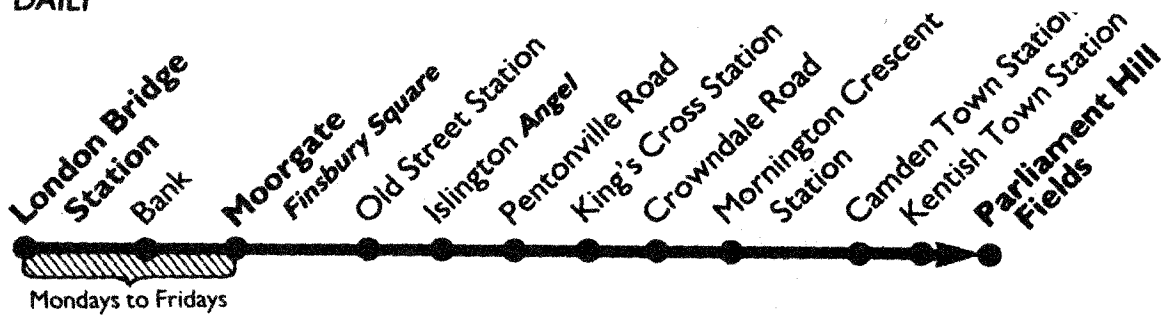

A - Starts from Chalk Farm Road Harmood Street via Kentish Town Road Camden Street

B - Continues to Prince of Wales Road Harmood Street via Kentish Town Polytechnic of North London

We do all we can to run the services shown but traffic conditions, bad weather and other circumstances beyond our control mean that we may not always succeed. No buses run on Christmas Day, and special services may operate during the remainder of the Christmas and New Year holiday - see notices on buses or ring 071-222 1234 at any time, day or night.