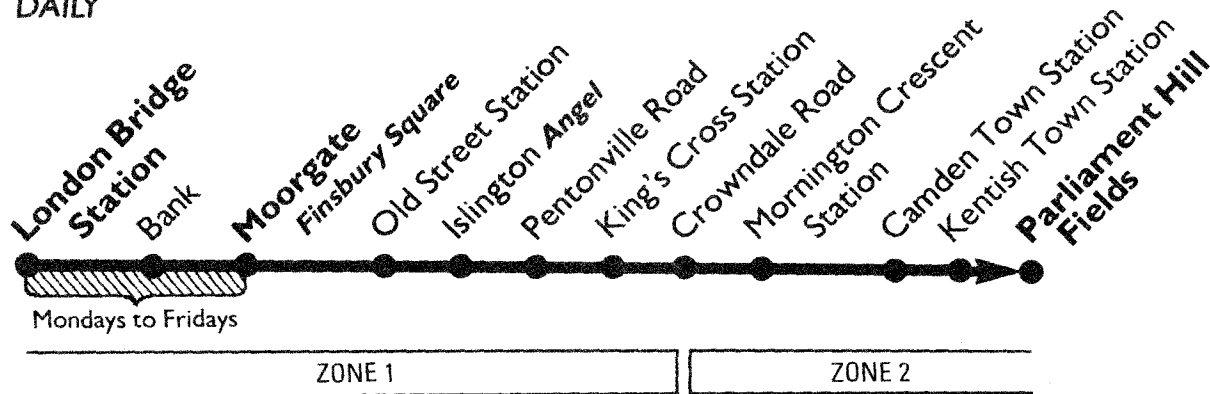

A - Starts from Chalk Farm Road Harmood Street via Kentish Town Road Camden Street

B - Continues to Kings Cross Swinton Street

C - Continues to Prince of Wales Road Harmood Street via Kentish Town Polytechnic of North London

G - Continues to Chalk Farm Road Harmood Street

We do all we can to run the services shown but traffic conditions, bad weather and other circumstances beyond our control mean that we may not always succeed. No buses run on Christmas Day, and special services may operate during the remainder of the Christmas and New Year holiday - see notices on buses or ring 01-222 1234 at any time, day or night.