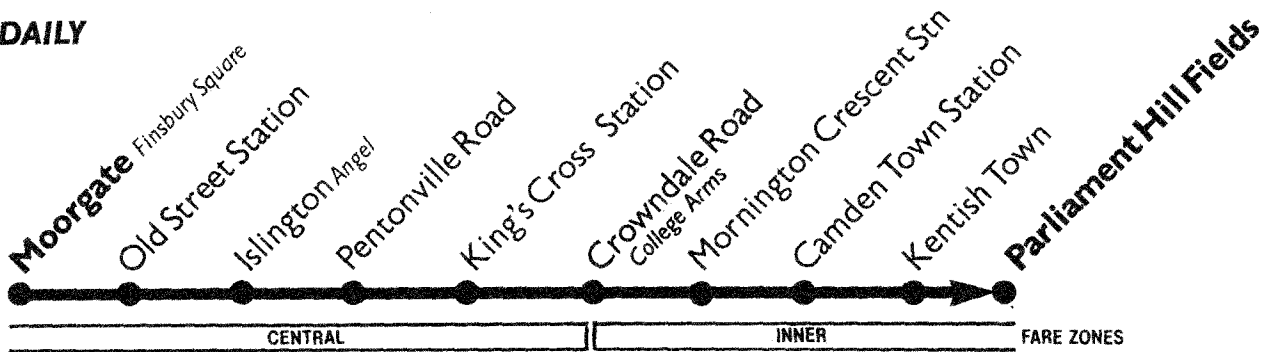

214

DAILY

Please have your fare ready to

PAY THE DRIVER

Mondays to Fridays

Moorgate Finsbury Square	0527	0547	0607	0627	0643	0701	0717	0728	0740	0752	0804
Old Street Station	0529	0549	0609	0629	0645	0703	0719	0732	0744	0756	0808
Islington Angel	0535	0555	0615	0635	0651	0709	0725	0738	0750	0802	0814
Kings Cross Station	0541	0601	0621	0641	0657	0715	0734	0747	0759	0811	0823
Camden Town Station	0441	0501	0521	0541	0607	0627	0642	0647	0703	0717	0738
Kentish Town Station	0445	0505	0525	0545	0551	0611	0631	0646	0751	0707	0721
Parliament Hill Fields	0449	0509	0529	0549	0555	0615	0635	0650	0655	0711	0725
Moorgate Finsbury Square	0816	0828	0840	0852	0904	0918	0932	0946	1000	1014	1028
Old Street Station	0820	0832	0844	0856	0908	0922	0936	0950	1004	1018	1032
Islington Angel	0826	0838	0850	0902	0914	0928	0942	0956	1010	1024	1038
Kings Cross Station	0835	0847	0859	0911	0923	0937	0950	1004	1018	1032	1046
Camden Town Station	0843	0855	0907	0919	0931	0945	0958	1012	1026	1040	1054
Kentish Town Station	0847	0859	0911	0923	0935	0949	1002	1016	1030	1044	1058
Parliament Hill Fields	0854	0906	0918	0930	0942	0956	1009	1023	1037	1051	1105
Moorgate Finsbury Square	1220	1234	1248	1302	1316	1330	1344	1358	1412	1426	1440
Old Street Station	1224	1238	1252	1306	1320	1334	1348	1402	1416	1430	1444
Islington Angel	1230	1244	1258	1312	1326	1340	1354	1408	1422	1436	1450
Kings Cross Station	1238	1252	1306	1320	1334	1348	1402	1416	1430	1444	1458
Camden Town Station	1246	1300	1314	1328	1342	1356	1410	1424	1438	1452	1506
Kentish Town Station	1250	1304	1318	1332	1346	1400	1414	1428	1442	1456	1510
Parliament Hill Fields	1257	1311	1325	1339	1353	1407	1421	1435	1449	1503	1517
Moorgate Finsbury Square	1614	1626	1638	1650	1701	1712	1724	1736	1748	1800	1814
Old Street Station	1618	1630	1642	1654	1705	1716	1728	1740	1752	1804	1818
Islington Angel	1624	1636	1648	1700	1711	1722	1734	1746	1758	1810	1824
Kings Cross Station	1633	1645	1657	1709	1720	1731	1743	1755	1807	1819	1833
Camden Town Station	1642	1654	1706	1718	1729	1740	1752	1804	1816	1828	1840
Kentish Town Station	1650	1702	1714	1726	1737	1748	1800	1812	1824	1836	1846
Parliament Hill Fields	1656	1708	1720	1732	1743	1754	1806	1818	1830	1842	1852
Moorgate Finsbury Square	2014	2034	2054	2114	2134	2154	2214	2234	2254	2314	2334
Old Street Station	2016	2036	2056	2116	2136	2156	2216	2236	2256	2316	2336
Islington Angel	2022	2042	2102	2122	2142	2202	2222	2242	2302	2322	B
Kings Cross Station	2028	2048	2108	2128	2148	2208	2228	2248	2308	2328	2341
Camden Town Station	2034	2054	2114	2134	2154	2214	2234	2254	2314	2334	2347
Kentish Town Station	2038	2058	2118	2138	2158	2218	2238	2258	2318	2338	C
Parliament Hill Fields	2042	2102	2122	2142	2202	2222	2242	2302	2322	2342	0002

Saturdays