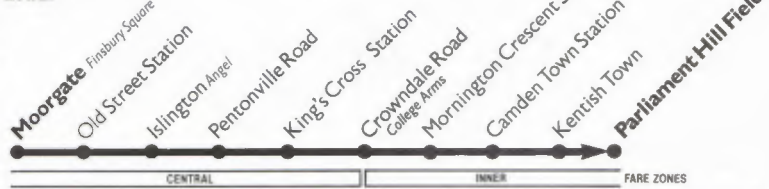

Please have your fare ready to **PAY THE DRIVER**

Mondays to Fridays