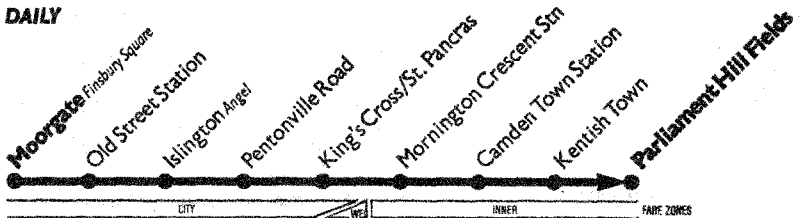

214

DAILY

Pay as you enter bus, please have your fare ready.

Mondays to Fridays

Moorgate Finsbury Square	0535	0533	0611	0628	0644	0702	0718	0731	0745	0757	0809	0821
Old Street Station			0538	0536	0614	0631	0647	0705	0721	0734	0746	0800
Islington Angel			A	0543	0601	0619	0636	0652	0710	0727	0740	0754
King's Cross Station			0539	0549	0607	0625	0642	0658	0716	0737	0750	0804
Camden Town Station	G	G	G	0534	0554	0612	0630	0647	0703	G	0724	G
Kentish Town Fortress Walk	0453	0510	0527	0539	0559	0617	0635	0652	0708	0729	0741	0750
Parliament Hill Fields	0457	0514	0531	0543	0603	0621	0639	0656	0712	0724	0736	0748
Moorgate Finsbury Square	0833	0845	0857	0909	0922	0935	Then	47	59	11	23	35
Old Street Station	0836	0848	0900	0912	0925	0938	at	50	02	14	26	38
Islington Angel	0842	0854	0906	0918	0931	0944	these	56	08	20	32	44
King's Cross Station	0852	0904	0916	0928	0941	0953	minutes	05	17	29	41	53
Camden Town Station	0900	0912	0924	0936	0948	1000	past	12	24	36	48	00
Kentish Town Fortress Walk	0905	0917	0929	0941	0953	1005	each	17	29	41	53	05
Parliament Hill Fields	0912	0924	0936	0948	1000	1012	hour	24	36	48	00	12
Moorgate Finsbury Square	1718	1730	1742	1754	1806	1818	1831	1847	1854	1904	1920	Then
Old Street Station	1722	1734	1746	1758	1810	1822	1834	1850	1857	1907	1923	at
Islington Angel	1728	1740	1752	1804	1816	1828	1839	1855	1902	1912	1928	these
King's Cross Station	1738	1750	1802	1814	1826	1838	1846	1902	1909	1919	1934	minutes
Camden Town Station	1745	1757	1809	1821	1833	1845	1853	1909	1916	1924	1939	past
Kentish Town Fortress Walk	1752	1804	1816	1828	1840	1850	1858	1914	1921	1929	1944	each
Parliament Hill Fields	1800	1812	1824	1836	1848	G	1903	1919	G	1933	1948	hour

Saturdays

Moorgate Finsbury Square												
Old Street Station												
Islington Angel												
King's Cross Station												
Camden Town Station	G	G	G	G	G	G	G	G	G	G	G	G
Kentish Town Fortress Walk	0445	0505	0527	0549	0552	0622	each	42	02	22	0942	1004
Parliament Hill Fields	0449	0509	0531	0549	0556	0626	hour	46	06	26	0946	1010
Moorgate Finsbury Square	1056	Then	11	26	41	56		1741	1756	1811	1831	1852
Old Street Station	1059	at	14	29	44	59		1744	1759	1814	1834	1855
Islington Angel	1105	these	20	35	50	05	UNTIL	1750	1805	1820	1840	1900
King's Cross Station	1112	minutes	27	42	57	12		1757	1812	1827	1847	1906
Camden Town Station	1120	past	35	50	05	20		1805	1818	1833	1853	1913
Kentish Town Fortress Walk	1126	each	41	56	11	26		1811	1823	1838	1858	1916
Parliament Hill Fields	1133	hour	48	03	18	33		1818	1827	1842	1902	1920
Moorgate Finsbury Square	2114	Then	34	54	14		2314					2334
Old Street Station	2117	at	37	57	17		2317					2337
Islington Angel	2122	these	42	02	22		2322	A	A	A	A	
King's Cross Station	2128	minutes	48	08	28		2328	2338	2348	2358	0018	
Camden Town Station	2133	past	53	13	33		2333	2343	2353	0003	0023	
Kentish Town Fortress Walk	2138	each	58	18	38		2338	2348	2358	0008	0028	
Parliament Hill Fields	2142	hour	02	22	42		2342	G	0002	G	G	

Sundays (and National Public Holidays)