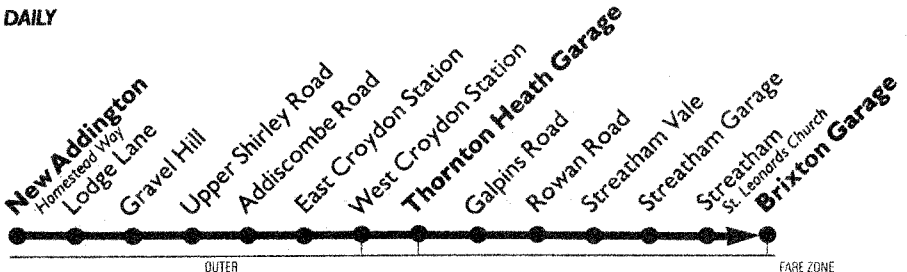

Pay as you enter bus, please have your fare ready.

Not Monday to Friday peak hours Sundays only

Mondays to Fridays

NOTE: Between New Addington Homestead Way and West Croydon buses run every 12 minutes from 0930 until 1830.

B—Continues to West Croydon Bus Station.
 C—Continues to Streatham Hill Station.
 G—Continues to South Croydon Garage via Croydon Crown Hill.

Saturdays

NOTE: Between New Addington Homestead Way and West Croydon buses run every 8 minutes from 0900 until 1800.