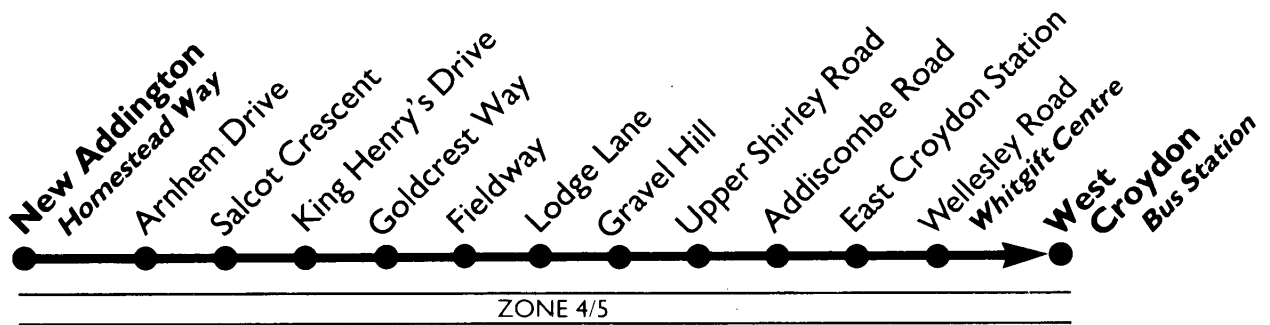

Starting
27th March
1993

Mondays to Fridays

	N78	N78	N78																	
New Addington Homestead Way	0254	0354	0424	0449	0525	0540	0553	0602												
New Addington Arnhem Drive	0255	0355	0425	0451	0527	0542	0555	0604												
New Addington Salcot Crescent	0257	0357	0427	0454	0530	0545	0558	0607												
Goldcrest Way King Henry's Drive	↓	↓	↓	0458	0534	0549	0602	0611	Then every 6-8 minutes until											
Lodge Lane Field Way	0300	0400	0430	0503	0539	0554	0607	0616												
Addington Gravel Hill	0302a	0402a	0432a	0505	0541	0556	0609	0618												
Shirley Park Addiscombe Road	V	V	V	0512	0548	0603	0616	0625												
East Croydon Station	0323	0423	0453	0517	0553	0608	0621	0630												
West Croydon Bus Station	0325	0425	0455	G	G	0612	0625	0634												
	C	C	B																	

New Addington Homestead Way	1919			31 43 55 07 19					2319	2331	2343	0007	0031	0054	0154					
New Addington Arnhem Drive	1921	Then at these minutes past each hour		33 45 57 09 21					2321	2333	2345	0009	0033	0055	0155					
New Addington Salcot Crescent	1924			36 48 00 12 24					2324	2336	2348	0012	0036	0057	0157					
Goldcrest Way King Henry's Drive	1928			40 52 04 16 28					2328	2340	2352	0016	0040	↓	↓					
Lodge Lane Field Way	1933			45 57 09 21 33	until				2333	2345	2357	0021	0045	0100	0200					
Addington Gravel Hill	1935			47 59 11 23 35					2335	2347	2359	0023	0047	0102a	0202a					
Shirley Park Addiscombe Road	1942			54 06 18 30 42					2342	2354	0006	0030	0054	V	V					
East Croydon Station	1947			59 11 23 35 47					2347	2359	0011	0035	0059	0123	0223					
West Croydon Bus Station	1951			03 15 27 39 51					2351	G	G	G	G	0125t	0225t					

Saturdays

New Addington Homestead Way	0254	0354	0424	0449	0525	0540	0555	0610	0800											
New Addington Arnhem Drive	0255	0355	0425	0451	0527	0542	0557	0612	0802											
New Addington Salcot Crescent	0257	0357	0427	0454	0530	0545	0600	0615	0805	Then every 10 mins. until										
Goldcrest Way King Henry's Drive	↓	↓	↓	0458	0534	0549	0604	0619	0809											
Lodge Lane Field Way	0300	0400	0430	0503	0539	0554	0609	0624	0815	7-8 mins. until										
Addington Gravel Hill	0302a	0402a	0432a	0505	0541	0556	0611	0626	0818											
Shirley Park Addiscombe Road	V	V	V	0512	0548	0603	0618	0633	0825											
East Croydon Station	0323	0423	0453	0517	0553	0608	0623	0638	0830											
West Croydon Bus Station	0325	0425	0455	G	0557	0612	0627	0642	0835											
	C	C	B																	

New Addington Homestead Way	1741	1748	1758	1808	1819															
New Addington Arnhem Drive	1743	1750	1800	1810	1821	Then at these minutes past each hour														
New Addington Salcot Crescent	1746	1753	1803	1813	1824															
Goldcrest Way King Henry's Drive	1750	1757	1807	1817	1828															
Lodge Lane Field Way	1756	1803	1812	1822	1833															
Addington Gravel Hill	1759	1805	1814	1824	1835															
Shirley Park Addiscombe Road	1806	1812	1821	1831	1842															
East Croydon Station	1811	1817	1826	1836	1847															
West Croydon Bus Station	G	1821	1830	1840	1851															

Sundays and Public Holidays