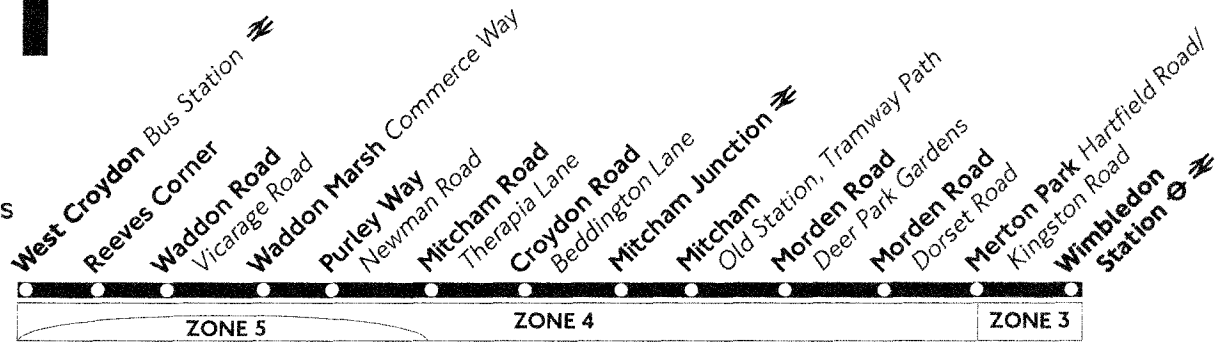

TL1

Tramlink

West Croydon - Mitcham - Wimbledon

Limited stop
Mondays to
Saturdays
except evenings

The bus stops only at the places shown

Mondays to Fridays

	0555	0625	0700	SD	0725	0749	0819	0855	0925	0955		1425	1455	1525	1555
West Croydon Bus Station	0555	0625	0700	---	0725	0749	0819	0855	0925	0955	25 55	1425	1455	1525	1555
Reeves Corner	0557	0627	0702	---	0727	0752	0822	0858	0928	0958	28 58	1428	1458	1528	1558
Waddon Road Vicarage Road	0600	0630	0705	---	0730	0756	0826	0902	0932	1002	32 02	1432	1502	1532	1602
Waddon Marsh Commerce Way	0603	0633	0708	---	0733	0800	0830	0906	0935	1005	Then 35 05	1435	1505	1536	1606
Purley Way Newman Road	0605	0635	0710	---	0735	0802	0832	0908	0937	1007	every 37 07	1437	1507	1538	1608
Mitcham Road Therapia Lane	0608	0638	0713	---	0738	0805	0835	0911	0940	1010	30 minutes, 40 10	1440	1510	1541	1611
Croydon Road Beddington Lane	0611	0641	0716	---	0741	0809	0839	0915	0943	1013	at these 43 13	1443	1513	1545	1615
Beddington Lane Halt Jessops Way				0734							minutes				
Mitcham Junction Station	0616	0646	0721	0740	0746	0817	0847	0920	0948	1018	past 48 18	1448	1518	1551	1621
Mitcham Old Station, Tramway Path	0624	0654	0729	0748	0757	0828	0858	0930	0958	1028	the 58 28	1458	1528	1601	1631
Morden Road Deer Park Gardens	0626	0656	0731	0750	0759	0830	0900	0932	1000	1030	hour 00 30	1500	1530	1603	1633
Morden Road Dorset Road	0630	0700	0735	0755	0804	0835	0905	0936	1004	1034	04 34	1504	1535	1608	1638
Merton Park Hartfield Rd/Kingston Rd	0633	0703	0738	0800	0809	0840	0910	0940	1008	1038	08 38	1508	1539	1612	1642
Wimbledon Station	0636	0706	0741	0803	0812	0843	0913	0943	1011	1041	11 41	1511	1542	1615	1645

West Croydon Bus Station	1625	1655	1725	1755	1825	1900									
Reeves Corner	1628	1658	1728	1758	1828	1902									
Waddon Road Vicarage Road	1632	1702	1732	1802	1832	1905									
Waddon Marsh Commerce Way	1636	1706	1736	1806	1835	1908									
Purley Way Newman Road	1638	1708	1738	1808	1837	1910									
Mitcham Road Therapia Lane	1641	1711	1741	1811	1840	1913									
Croydon Road Beddington Lane	1645	1715	1745	1815	1843	1916									
Mitcham Junction Station	1651	1721	1751	1821	1848	1921									
Mitcham Old Station, Tramway Path	1701	1731	1801	1831	1856	1929									
Morden Road Deer Park Gardens	1703	1733	1803	1833	1858	1931									
Morden Road Dorset Road	1708	1738	1808	1837	1902	1935									
Merton Park Hartfield Rd/Kingston Rd	1712	1742	1812	1840	1905	1938									
Wimbledon Station	1715	1745	1815	1843	1908	1941									

Saturdays