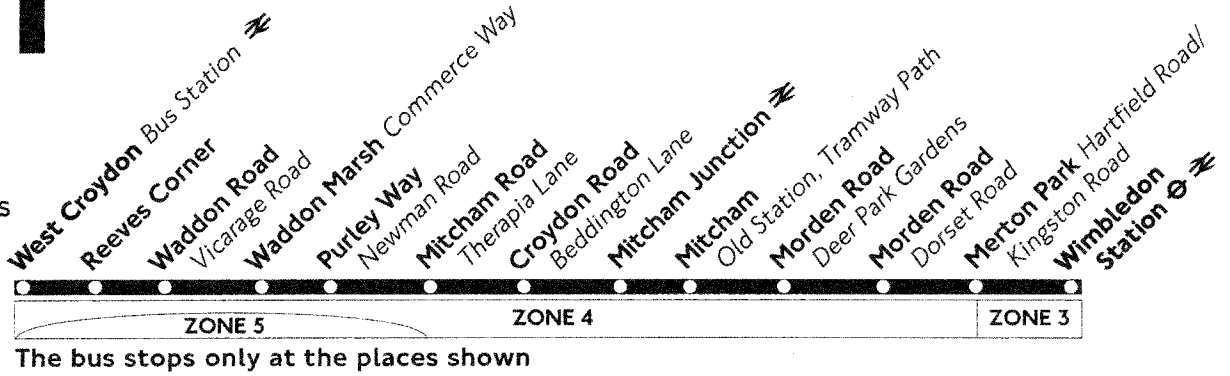

Tramlink

West Croydon - Mitcham - Wimbledon

Limited stop Mondays to Saturdays except evenings

The bus stops only at the places shown

Mondays to Fridays

Table with 15 columns representing departure times for various stops from West Croydon Bus Station to Wimbledon Station. Includes a 'SD' header for school days.

Table with 15 columns representing departure times for various stops from West Croydon Bus Station to Wimbledon Station.

Saturdays

Table with 15 columns representing departure times for various stops from West Croydon Bus Station to Wimbledon Station.