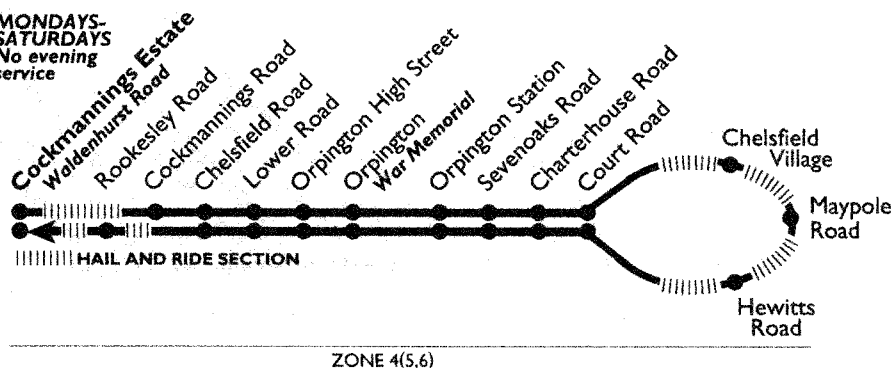

R8 **MONDAYS-SATURDAYS**
No evening service

ZONE 4(5,6)

Mondays to Saturdays

										MF
Cockmannings Est. Waldenhurst Rd	...	0735			35					1735 1835
St. Mary Cray Lower Road	0740			40					1740 1840
Orpington War Memorial	0745			45					1745 1845
Orpington Station	0747		Then	47					1747 1847
Charterhouse Road Christ Church	0753		at	53					1753 1853
Chelsfield Village Five Bells	... arr.	0757		these	57					1757 1857
Chelsfield Village Five Bells	... dep.	0656	0801	minutes	01	UNTIL				1801 1901
Hewitts Bo-Peep	0658	0803	past	03					1803 1903
Charterhouse Road Christ Church	0704	0809	each	09					1809 1909
Orpington Station	0710	0815	hour	15					1815 1915
Orpington War Memorial	0817			17					1817 1917
St. Mary Cray Lower Road	0822			22					1822 1922
Cockmannings Est. Waldenhurst Rd	0828			28					1828 1928

No service on Sundays or Public Holidays

MF – Mondays to Fridays only.

Operated by Roundabout

If you have any comments regarding this service, please contact Head of Public Affairs, London Transport, 55 Broadway, London SW1H 0BD.

We do all we can to run the services shown but circumstances beyond our control mean that we may not always succeed. Sunday services generally run on Public Holidays. Special services run during the Christmas and New Year Holiday, with no buses on Christmas Day.