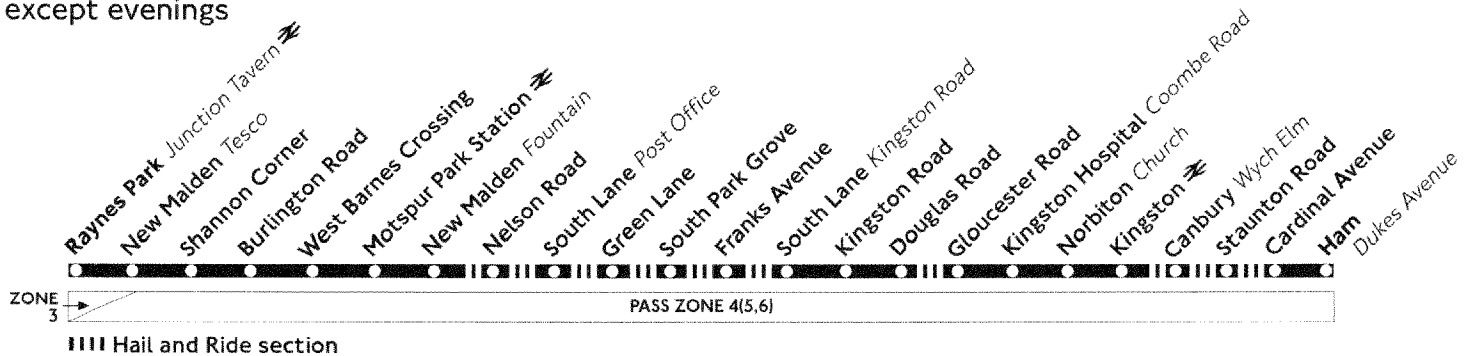

11.11.00(A)
T2978T

K5

Raynes Park - Kingston - Ham

Monday to
Saturday
except evenings

Mondays to Saturdays

Raynes Park Junction Tavern ⇌	0630		30	1930
Motspur Park Station ⇌	0636		36	1936
New Malden Fountain	0645	Then	45	1945
New Malden South Lane Post Office	0649	every	49	1949
Kingston Hospital Coombe Road	0656	60 minutes,	56	1956
Norbiton Church	0659	at these	59	1959
Kingston Fairfield Bus Station	0702	minutes	02	2002
Kingston Cromwell Road Bus Station ⇌	0707	past	07	2007
Canbury Wych Elm	0711	the hour	11	2011
Cardinal Avenue Latchmere Lane	0716		16	2016
Ham Dukes Avenue	0722		22	2022