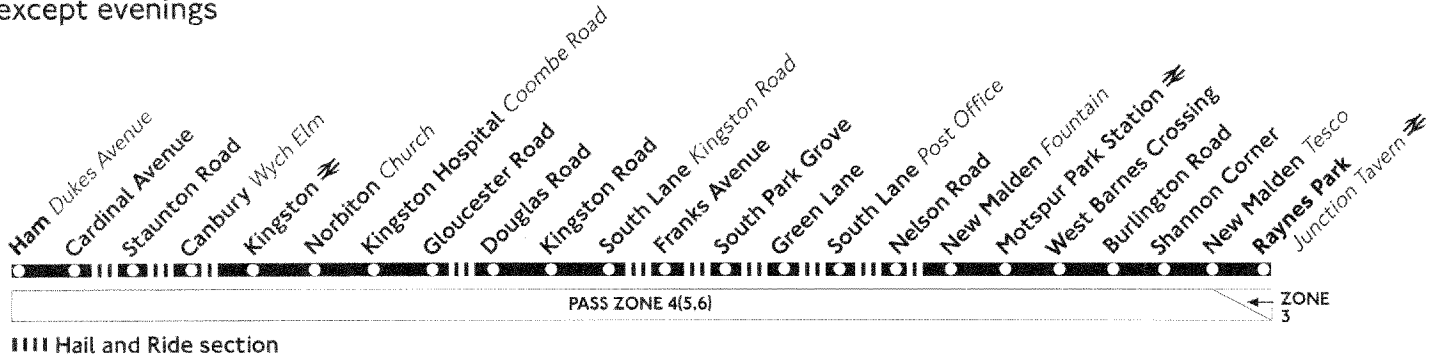

K5

Ham - Kingston - Raynes Park

Monday to
Saturday
except evenings

Mondays to Saturdays

Ham Dukes Avenue	0627		27		1927
Cardinal Avenue Latchmere Lane	0633		33		1933
Canbury Wych Elm	0638	Then	38		1938
Kingston Fairfield Bus Station	0647	every	47		1947
Kingston Cromwell Road Bus Station ⇌	0652	60 minutes,	52		1952
Norbiton Church	0655	at these	55	until	1955
Kingston Hospital Coombe Road	0658	minutes	58		1958
New Malden South Lane Post Office	0705	past the	05		2005
New Malden Fountain	0709	hour	09		2009
Motspur Park Station ⇌	0718		18		2018
Raynes Park Junction Tavern ⇌	0724		24		2024

11.11.00(A)
T2978T

K5

Raynes Park - Kingston - Ham

Monday to
Saturday
except evenings

Mondays to Saturdays

Raynes Park Junction Tavern ⇌	0630		30	1930
Motspur Park Station ⇌	0636		36	1936
New Malden Fountain	0645	Then	45	1945
New Malden South Lane Post Office	0649	every	49	1949
Kingston Hospital Coombe Road	0656	60 minutes,	56	1956
Norbiton Church	0659	at these	59	1959
Kingston Fairfield Bus Station	0702	minutes	02	2002
Kingston Cromwell Road Bus Station ⇌	0707	past	07	2007
Canbury Wych Elm	0711	the hour	11	2011
Cardinal Avenue Latchmere Lane	0716		16	2016
Ham Dukes Avenue	0722		22	2022